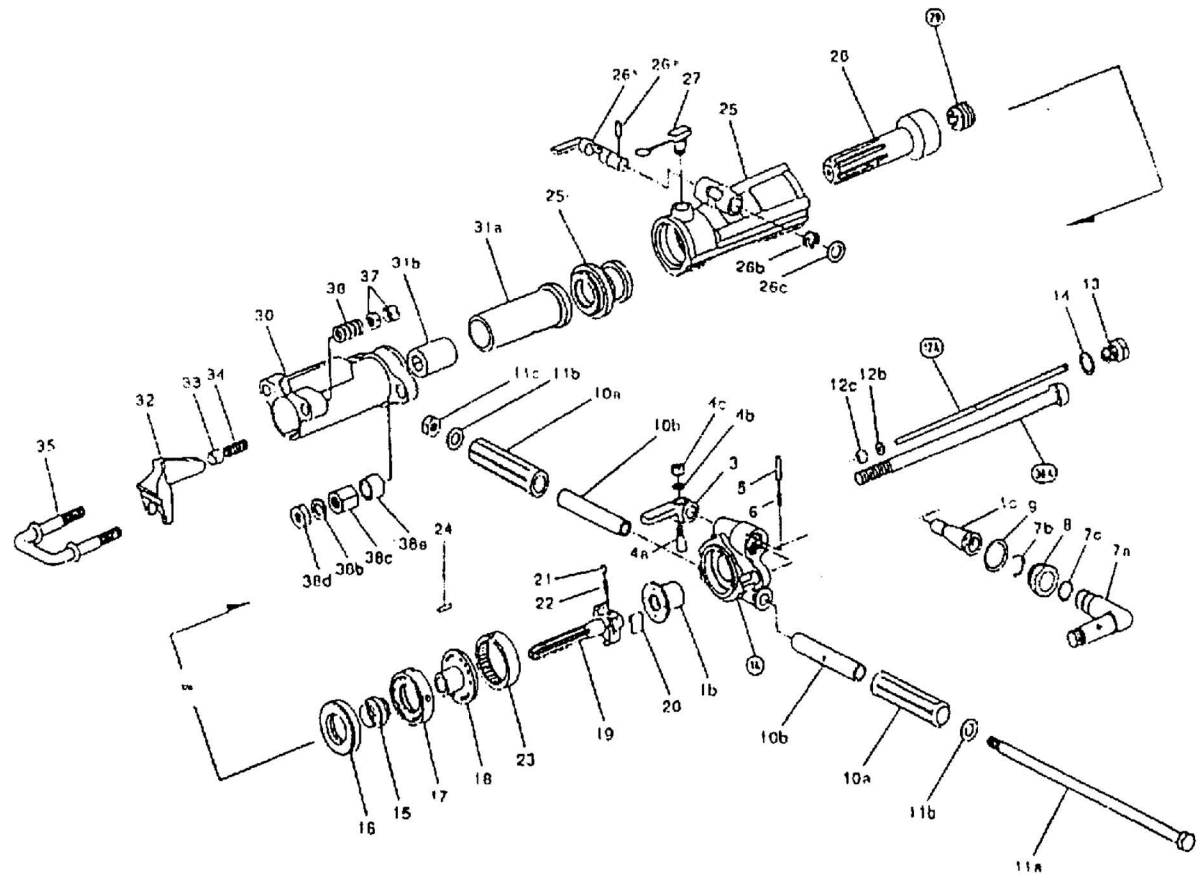

TS-55
60# ROCK DRILL
TOKURD-60-7/8 X 3
TOKURD-60-7/8 X 4
TOKURD-60-1

7658C Muffler

Tools Renewed Inc
Tel: 800-247-3639
Fax: 860-665-9821
Email: sales@toolsrenewed.com

TS-55 - 60# ROCK DRILL

SYM #	TAMCO	DESCRIPTION (TS-55)
1A	430301A00	BACK HEAD - USE 430301A0B
1B	430301A10	BACK HEAD BUSHING - USE 430301A0B
1C	430301A40	THROTTLE VALVE - USE 430301A0B
3	430301A50	THROTTLE VALVE HANDLE
4A	131503021	THROTTLE VALVE HANDLE BOLT
4B	131303028	SPRING WASHER
4C	134203008	HEX NUT
5	430301M80	DETENT PLUNGER
6	130803035	DETENT SPRING
7A	430306B10	AIR CONNECTION TUBE
7B	430301B20	AIR CONNECTION CLAMP
7C	131101023	O-RING
8	430301B30	AIR CONNECTION NUT
9	430301B50	AIR CONNECTION WASHER
10A	136603008	GRIP HANDLE
10B	430301C50	GRIP HANDLE PIPE
11A	131503022	HANDLE BOLT
11B	131307016	WASHER
11C	134411016	HEX NUT
12A	430301J41	BLOW TUBE
12B	430301J71	BLOW TUBE WASHER
12C	136303015	BLOW TUBE RUBBER
13	430301J50	BLOW TUBE GLAND
14	430301J60	BLOW TUBE GASKET
15	430301F80	VALVE
16	430301G10	VALVE CHEST (FRONT)
17	430301G00	VALVE CHEST (REAR)
18	430301G40	VALVE PLUG
19	430301H00	RIFLE BAR
20	430301H20	ROTATION PAWL - NON REVERSIBLE
21	430301H30	PAWL PLUNGER
22	130803036	PAWL SPRING
23	430301G70	RATCHET RING
24	130403031	RATCHET RING DOWEL PIN
25	430301C8B	CYLINDER
25A	430301D10	CYLINDER BUSHING
26A	430301P70	EXHAUST CONTROL VALVE
26B	130803037	EXHAUST CONTROL SPRING
26C	131309020	WASHER
26D	430301P90	EXHAUST CONTROL PIN
27	430301R5A	FILLER PLUG (WITH CHAIN)
28	430301E50	PISTON W/O GROOVE
	430301E60	PISTON W/GROOVE
29	430301H10	RIFLE NUT
30	430301W60	FRONT HEAD (SHORT)
	430306W70	FRONT HEAD (LONG)
31A	430301H50	ROTATION SLEEVE (SHORT)
	430306H60	ROTATION SLEEVE (LONG)
31B	430301H70	SLEEVE BUSH 7/8" (SHORT)
	430306H80	SLEEVE BUSH 1" (LONG)
	430302H80	SLEEVE BUSH 7/8" (LONG)
32	430301L20	STEEL PULLER
33	430301M40	STEEL PULLER PIVOT
34	130803038	STEEL PULLER SPRING
35	430301M5A	STEEL PULLER YOKE
36	130803039	STEEL PULLER YOKE SPRING
37	430301M30	STEEL PULLER YOKE NUT - 2 PIECE SET
38A	430301W00	THROUGH BOLT
38B	131303048	SPRING WASHER
38C	134203009	THROUGH BOLT NUT (LONG)
38D	134203010	THROUGH BOLT NUT (SHORT)
38E	430301R90	SPACER RING