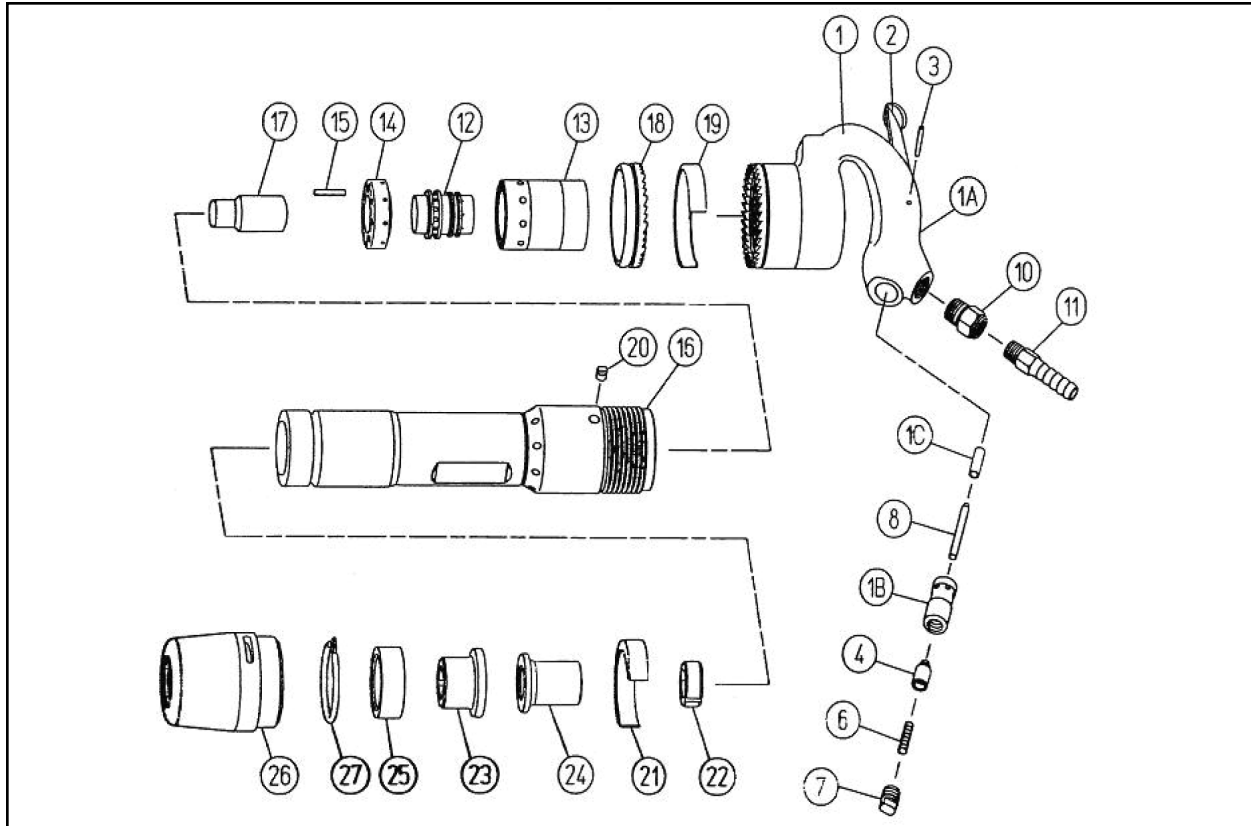

TOKU RB-70 RIVET BUSTER

Index	Part No.	Description	Index	Part No.	Description
1	41047001B	Handle - With Bushing	17	410477200	Piston
1A	410470010	Handle	18	410470300	Clutch
1B	410460060	Throttle Valve Bushing	19	410460310	Clutch Band
1C	410460080	Push Rod Sleeve	20	410470320	Clutch Key
2	410460040	Lever	21	410470470	Exhaust Band
3	130401058	Lever Pin 4 x 21	22	410470560	Piston Stopper
4	410460050	Throttle Valve	23	T33210100	Jumbo Buster Upper Sleeve
6	130801065	Throttle Valve Spring	24	T33210300	Jumbo Buster Lower Sleeve
7	134905019	Throttle Valve Cap	25	T33210400	Jumbo Buster Rubber Bumper
8	130401062	Throttle Valve Pin	26	T33219001	Retainer
10	134704030	Bushing 1/2" x 3/8"	27	T33219000	Jumbo Buster Lock Spring
11	134803040	Hose Stem 3/8" x 1/2"	801	41047001D	Handle Assembly - Incl. No.1A, 1B, 1C, 2,3,4,6,7,8
12	410470100	Valve	812	41047010B	Valve Complete - Incl. No. 12,13,14,15
13	410470150	Valve Case	816	41047719C	Cylinder Complete - Incl. No. 16,22
14	410470140	Valve Seat	812	41047010B	Valve Complete - Incl. No. 12,13,14,15
15	130620061	Spring Pin	816	41047719C	Cylinder Complete - Incl. No. 16,22
16	410477190	Cylinder - N/A			