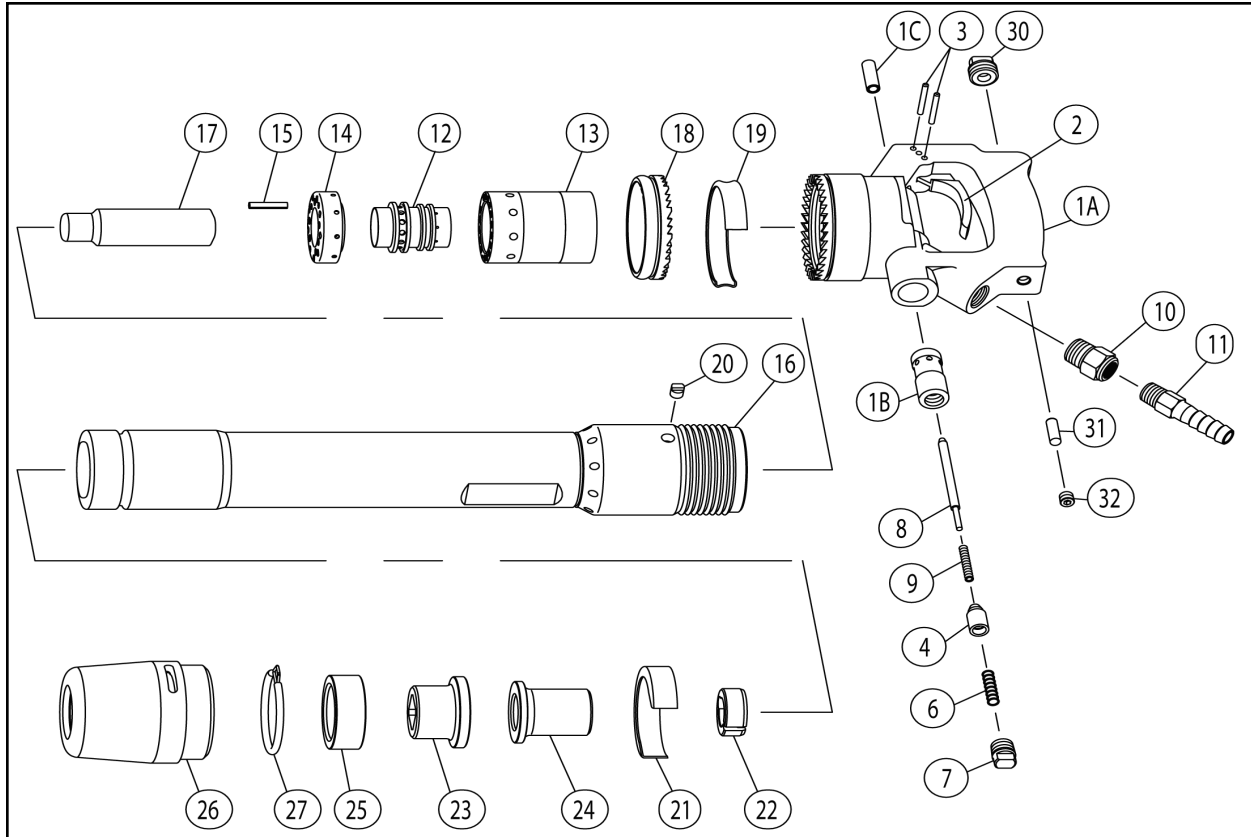

## TOKU MODEL RB-11D RIVET BUSTER

Index	Part No.	Description	Index	Part No.	Description
1	41047101D	Handle Complete	15	130620061	Spring Pin
1A	41047101F	Handle With Bushing	16	410470190	Cylinder
1B	410460060	Throttle Valve Bushing	17	410470200	Piston
1C	410221300	Throttle Valve Stem Guide	18	410470300	Clutch
2	410207120	Trigger	19	410460310	Clutch Band
3	130401030	Trigger Pin 3.969 x 34.6	20	410470320	Clutch Key
4	410466050	Throttle Valve	21	410470470	Exhaust Band
6	130801065	Throttle Valve Spring	22	410470560	Piston Stopper
7	134905019	Throttle Valve Cap	23	T33210300	Lower Sleeve
8	410466C10	Throttle Valve Pin	24	T33210100	Upper Sleeve
9	130801066	Valve Pin Spring	25	T33210400	Rubber
10	134704030	Screw Bushing 1/2" x 3/8"	26	T33219001	Retainer
11	134803040	Hose Stem 3/8" x 1/2"	27	T33219400	Lock Spring
	SF-01038	3/8" x 24 x 1/2" Barb Swivel	30	410211770	Oil Plug NPFT 1/2"
12	410470100	Valve	31	136101011	Oil Control Felt
13	410470150	Valve Case	32	134903001	Oil Control Plug PP-2 PT 1/8"
14	410470140	Valve Seat			