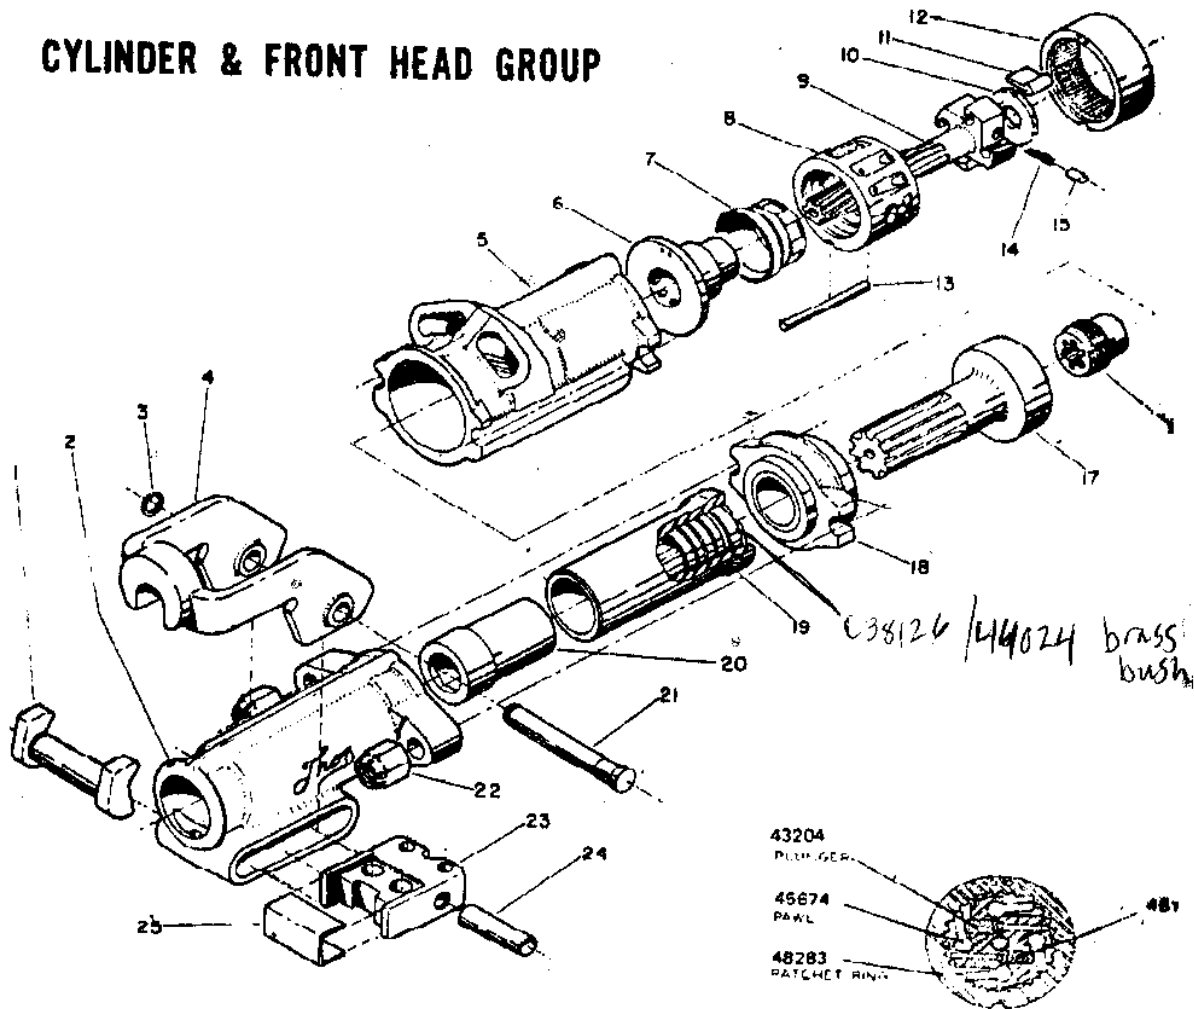

## CYLINDER & FRONT HEAD GROUP

KEY PART NO.	NO.	DESCRIPTION	QTY.	KEY PART NO.	NO.	DESCRIPTION
1	48973	RETAINER DETENT	1	16	47813	RIFLE NUT, M/N 23530A & 23531A
2	51545	FRONT HEAD, M/N 23530A & 23531A	1	17	51752	" " " " M/N 23535A
3	51748	" " " " M/N 23535A	1	18	48390	PISTON HAMMER, M/N 23530A & 23531A
4	45991	RETAINING RING	1	19	51750	" " " " M/N 23535A
5	51591	RETAINER, M/N 23530A	1	20	51544	CYL. FRONT BRG, M/N 23530A & 23531A
6	48952	" " " " M/N 23535A & 23531A	1	21	51748	" " " " M/N 23535A
7	52043	CYLINDER, M/N 23530A & 23531A	1	22	48232	CHUCK DRIVER, M/N 23530A & 23531A
8	52004	CYLINDER, M/N 23535A	1	23	46581	" " " " M/N 23535A
9	51584	VALVE GUIDE	1	24	701738	CHUCK, 7/8" HEX, M/N 23530A
10	51561	VALVE	1	25	51532	" " " " 1" HEX, M/N 23531A
11	51564	VALVE CHEST	1	26	43211	" " " " 1" HEX, M/N 23535A
12	701569	RIFLE BAR, M/N 23530A & 23531A	1	27	45990	PIN
13	701577	" " " " M/N 23535A	1		48949	SIDE ROD NUT
14	51553	PAWL RETAINER PLATE	1		48946	RETAINER CUSHION
15	45674	ROTATION PAWL	4		48945	BUSHING
	48283	RATCHET RING	1		48974	CUSHION COVER
	48942	VALVE CHEST DOWEL PIN	1		73532	WRENCH (NOT SHOWN)
	48148	ROTATION PAWL SPRING	4		701338	"THOR" GECAL (NOT SHOWN)
	43204	ROTATION PAWL PLUNGER	4			