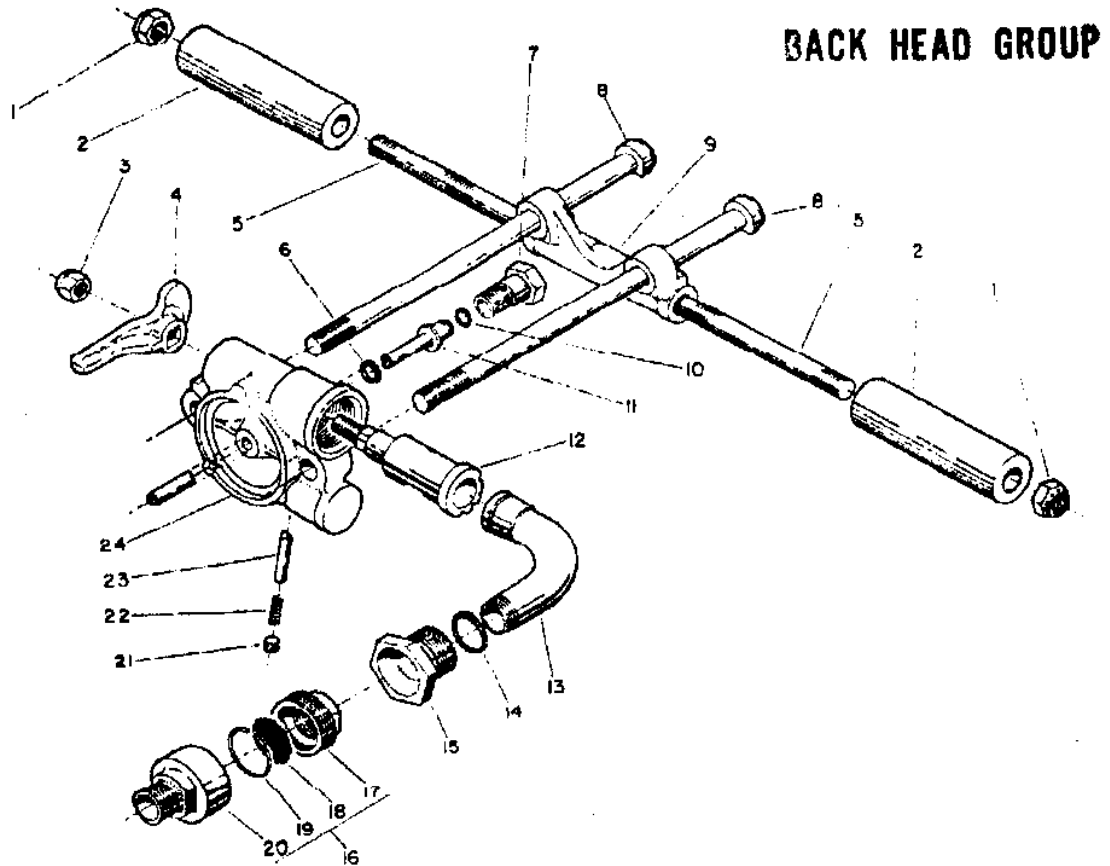

Thor Model 338 and 375 Rockdrills

KEY NO.	PART NO.	DESCRIPTION	QTY.
1	99542	LOCK NUT	2
2	43154	HANDLE GRIP	2
3	91126	NUT, THROTTLE VALVE HANDLE	1
4	48948	THROTTLE VALVE HANDLE	1
5	99819	THREADED ROD	1
6	46444	'O' RING, AIR TUBE	1
7	51663	BACK HEAD PLUG	1
8	51668	SIDE ROD, M/N's 23530A & 23531A	2
	51675	SIDE ROD, M/N 23535A	2
9	701639	HANDLE SUPPORT	1
10	80978	'O' RING, AIR TUBE	1
11	701707	AIR TUBE, M/N's 23530A & 23531A	1
	52003	AIR TUBE, M/N 23535A	1
12	51666	THROTTLE VALVE	1
13	43188	AIR INLET SWIVEL	1
14	45259	'O' RING, AIR INLET SWIVEL	1
15	51576	AIR INLET SWIVEL NUT	1
16	23686	AIR SCREEN ASSEMBLY	1
17	23651	AIR SCREEN HOUSING, FEMALE	1
18	23652	AIR SCREEN	1
19	23659	LOCK RING	1
20	23685	AIR SCREEN HOUSING, MALE	1
21	51541	VALVE DETENT PLUNGER PLUG	1
22	45260	VALVE DETENT PLUNGER SPRING	1
23	51710	THROTTLE VALVE DETENT PLUNGER	1
24	51667	BACK HEAD	1

For Parts Call Tools Renewed (800) 247-3639 Fax (860) 665-9821