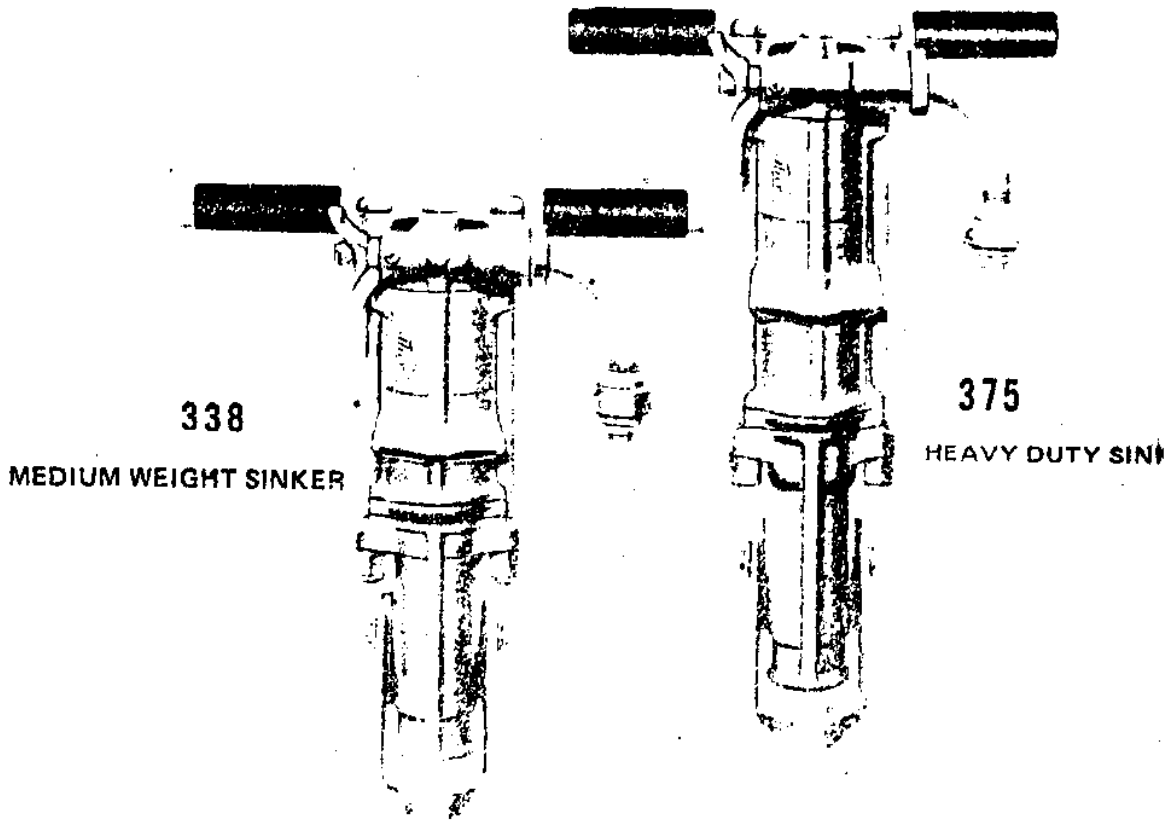

Thor Model 338 and 375 Rockdrills

HAND HELD

DRY SINKERS

CAT. NO.	WEIGHT CLASS	WEIGHT POUNDS	LENGTH OVERALL	HOSE SIZE	AIR INLET MALE NPT	UPSTROKE ROTATION	MODEL NUMBERS for shank sizes	
							1" Hex. x 3 3/4"	1 1/2" Hex. x 4 1/2"
338	45	51	20 1/2"	3/4"	3/4"	33	23530A	23531
375	55	57	23 3/4"	3/4"	3/4"	33	—	23531

For Parts Call Tools Renewed (800) 247-3639 Fax (860) 665-9821