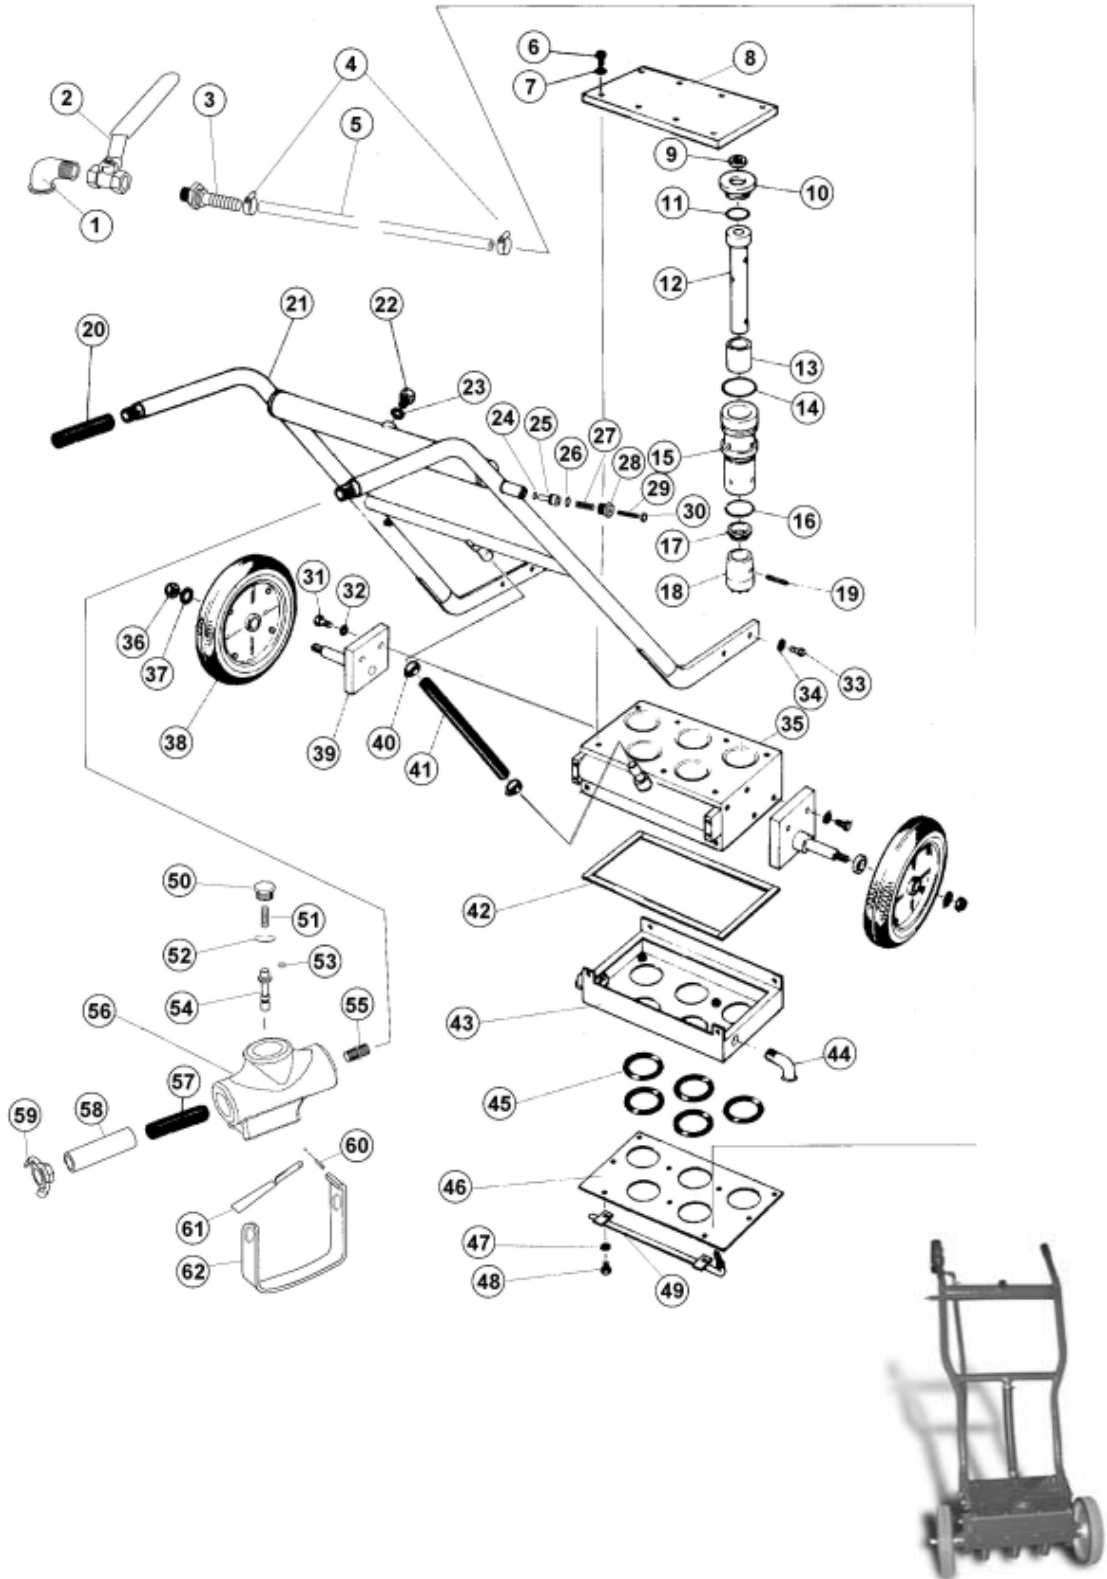

PARTS FOR THOR & MACDONALD/THOR U-TYPE SCABBLERS

You order today, We ship today!

PARTS FOR THOR & MACDONALD/THOR U-TYPE SCABLERS

Index	Part No	Description	Index	Part No	Description
NI	588-A160	LEVER THROTTLE ASSEMBLY	28	203023	O.V. BUSHING
NI	4U-359	SCREW	29	203024	O.V. ADJ. PIN
NI	588-157	VALVE FACE CAP	30	203025	PIN LOCK NUT
NI	203044-T	THOR WHEEL ASSY.	31	912510	AXLE BLOCK SCREW
NI	P002525	INLET BUSHING	32	203026	LOCKWASHER
NI	S009438	HEX H D SCREW	35	202805	CYLINDER BLOCK
1	203074	3/8 STREET ELL	36	834737	LATCH NUT
2	203075	CONTROL VALVE	37	203044H-2	THRUST WASHER
3	C089068	NIPPLE	38	203044-W	THOR WHEEL
4	906000	HOSE CLIP	39	203841-T	THOR AXLE ASSY.
5	203055T	1/2" ID X 13/16 OD HOSE	40	906001	CLAMP
6	912507	SET SCREW	41	203019	U5 MAIN HOSE
7	203026	LOCKWASHER	42	202008	SHROUD S L STRIP
8	202004	TOP PLATE	43	202807	SHROUD BODY
9	203028	TOP CAP INSERT	44	C037561	STREET ELBOW
10	203029	CYLINDER TOP CAP	45	203050	SHROUD S L RING
11	203030	TOP CAP S L	46	202009	SHROUD PLATE
12	203031	PISTON	47	S000271	LOCKWASHER
13	203032	CYLINDER LINER	48	912103	SHROUD SET SCREW
14	203033	CYLINDER S L TOP	49	202810	AIR BLOW PIPE
15	203834	CYLINDER WITH LINER	50	588-164	THROTTLE VALVE CAP
16	203035	CYLINDER S L BOTTOM	51	22SR-262	THROTTLE VALVE SPRING
17	203036	WIPER RING	52	588-159A	THROTTLE VALVE FACE
18	810025	5 POINT BIT	53	1007	T.V. S L
19	203037	BIT RETAINING PIN	54	588-161A	THROTTLE VALVE
20	203017	HANDLE GRIP	56	588-160	THROTTLE BODY
21	202801	HDL FRAME ASSY	57	PDO5-2	PIPE NIPPLE
22	3024	OIL PLUG	58	203017R	HDL GRIP RIGHT SIDE
23	3023	OIL PLUG S L	59	C015125	1" FEMALE HOSE COUPLING
24	5005	S L	60	534-434	THROTTLE LEVER PIN
25	203021	OILER VALVE	61	588-273	THROTTLE LEVER
27	203022	O.V. SPRING	62	207016-T	THOR HANDLE GUARD

NI = "Not Illustrated".

You order today, We ship today!