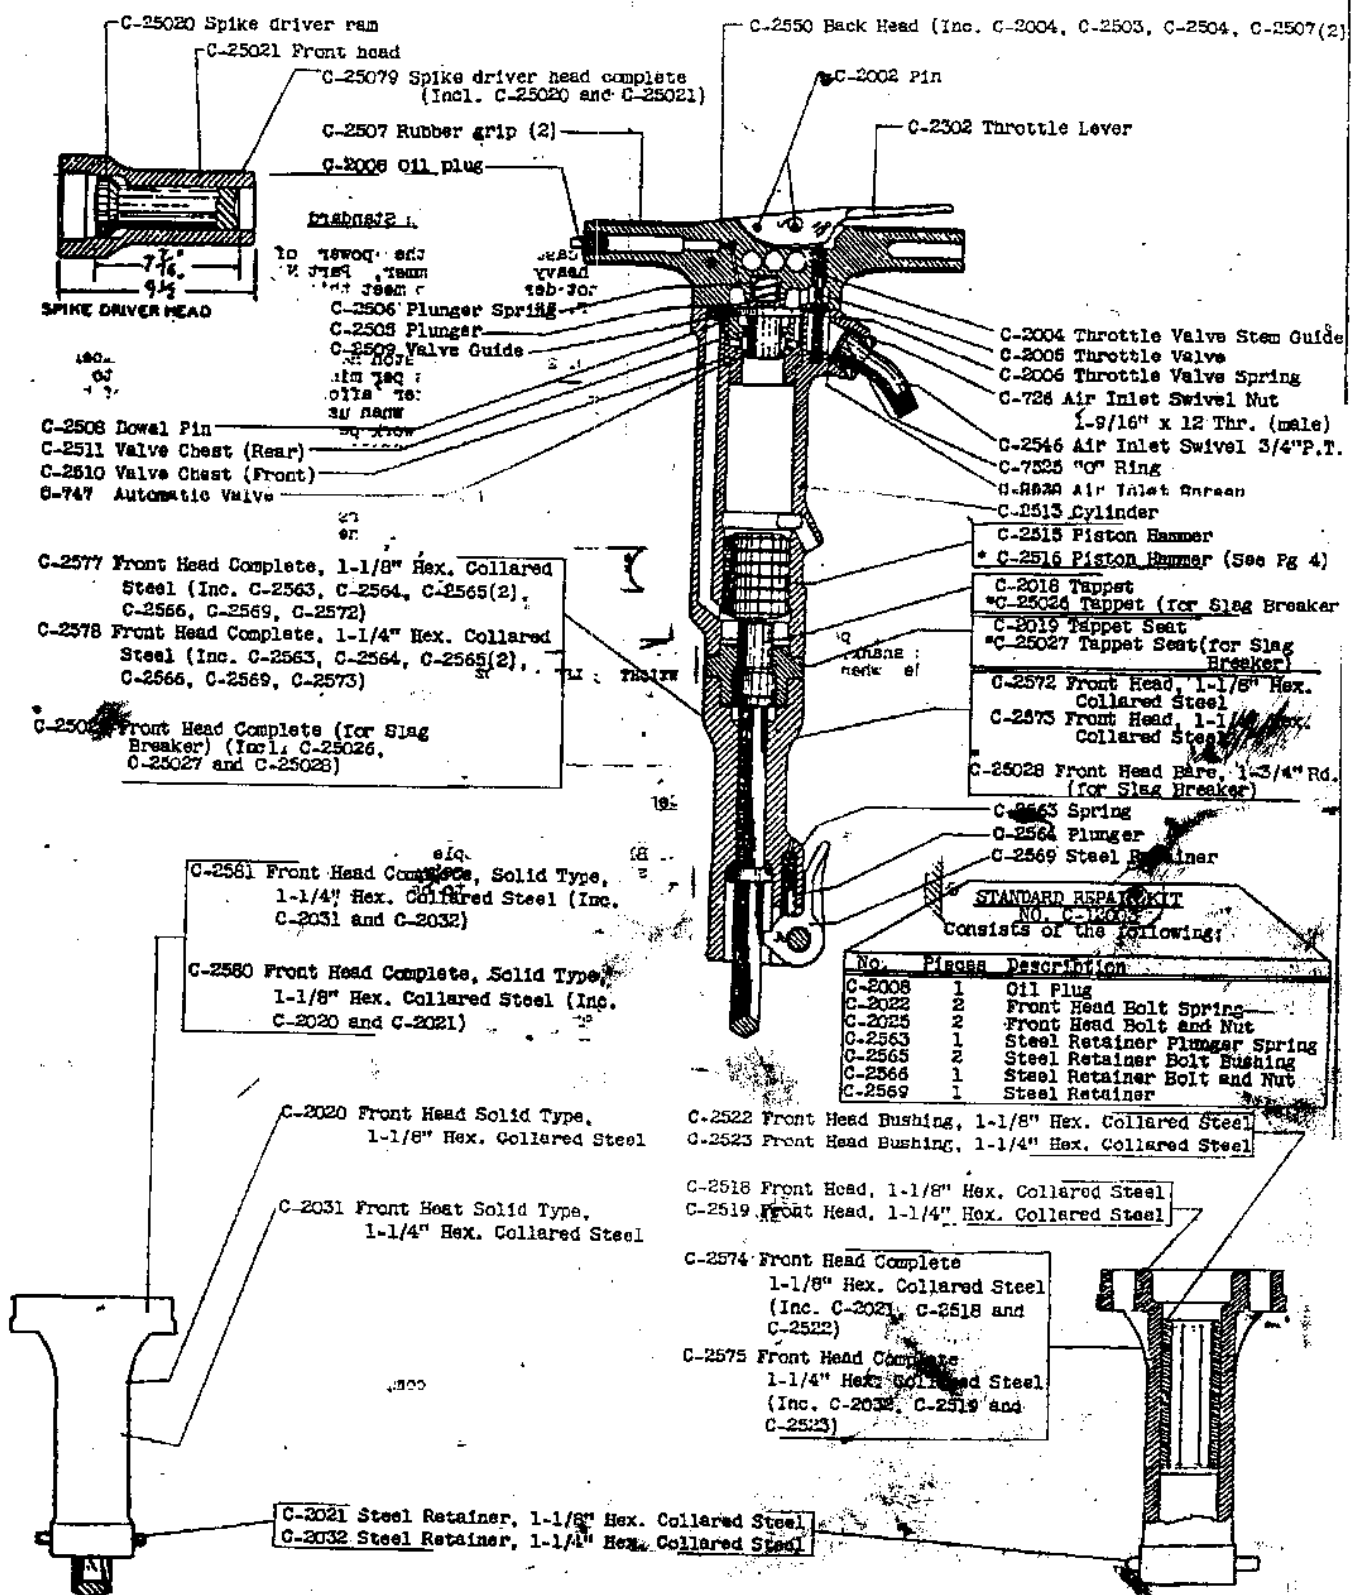

For Parts Call Tools Renewed (800) 247-3639 Fax (860) 665-9821

Order Note: Use New Part Number for Proper Reference

OLD PART NO.	NEW PART NO.	REF. NO.	NAME OF PART
HANDLE			
C2550	43514	5722	Backhead Assembly Includes 1294, 1286, 1284, 1299
C2528	98437	1276	Handle Bolt Includes 1141, 1274
C2526	43500	1274	Handle Bolt Nut
C631	43143	1141	Handle Bolt Lock Washer
C2002	43393	1292	Throttle Lever Pin 5/16
C2302	43428	1296	Throttle Lever
C2004	43395	1294	Throttle Valve Bushing
C2005	43396	1285	Throttle Valve
C2006	43397	1291	Throttle Valve Spring
C2507	43476	1299	Rubber Handle Grip
C2008	43499	1293	Oil Plug
C2503	68073	1286	Oil Control Plug
C2504	43473	1284	Oil Control Felt
C2506	43475	1298	Handle Washer Spring
C2505	43474	1297	Plunger
CYLINDER			
C2509	43478	5702	Valve Guide
C2508	43477	5701	Valve Chest Guide Pin
C2511	43180	5704	Valve Chest, Rear
C2510	43479	5703	Valve Chest, Front
C747	43186	5700	Valve
C726	43169	1295	Air Inlet Swivel Nut
C2546	43512	1300	Air Inlet Swivel Pipe
C2538	43510	1301	Air Inlet Screen
C2515	43484	42	Piston Heavy Std.
C2018	43408	61	Tappet
C2019	43409	1048	Tappet Seat
C2068	92398	5720	Tappett Heavy Duty
C2069	92399	5721	Tappet Seat Heavy Duty
C2318	49150	4039	Cylinder Plug (5)
FRONTHEAD			
C2572	43528	2095	1 1/8" Hex Fronthead Inc. 1676
C2573	43529	2094	1 1/4" Hex Fronthead Inc. 1676
C2563	43521	1288	Retainer Plunger Spring
C2564	43522	1287	Retainer Plunger
C2565S	45605	1131	Retainer Bolt Bushing Steel
C2565	43523	5719	Rubber Retainer Bolt Bush
C2566	43524	1132	Retainer Bolt
C2567		1133	Retainer Bolt Nut
C2569	43527	1136	Retainer
C2025	43415	1128	Fronthead Bolt
C2024	43414	1129	Fronthead Bolt Nut
C2023	43413	1289	Fronthead Bolt Washer
C2022	43412	1290	Fronthead Bolt Spring
C2028	43418	2025	Sheeting Driver Bolt Nut
C2056	43425	5809	Sheeting Dr. Head Bolt Includes 2025, 2026
C51	43007	2026	Sheeting Drive Bolt Lock Washer

For Parts Call Tools Renewed (800) 247-3639 Fax (860) 665-9821

For Parts Call Tools Renewed (800) 247-3639 Fax (860) 665-9821