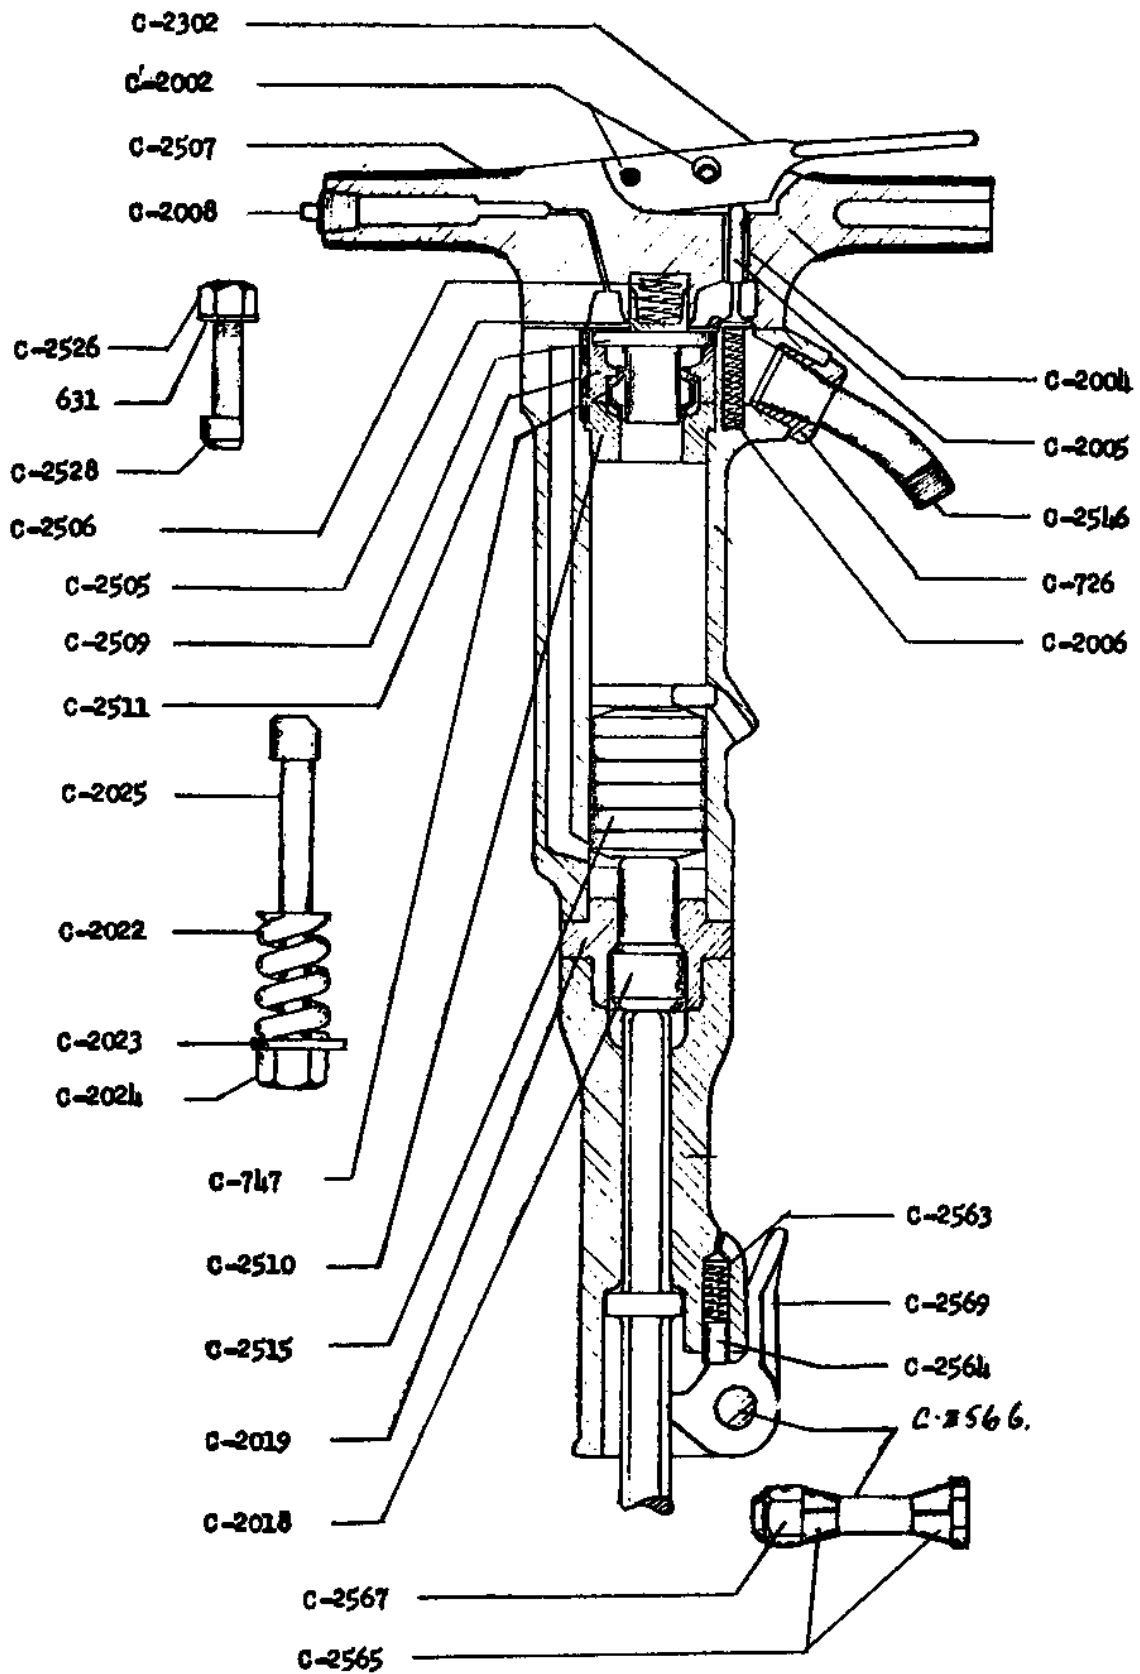

For Parts Call Tools Renewed (800) 247-3639 Fax (860) 665-9821

Order Note: Use New Part Number for Proper Reference

OLD PART NO.	NEW PART NO.	REF. NO.	NAME OF PART
HANDLE			
C2550	43514	5722	Backhead Assembly Includes 1294, 1286, 1284, 1299
C2528	98437	1276	Handle Bolt Includes 1141, 1274
C2526	43500	1274	Handle Bolt Nut
C631	43143	1141	Handle Bolt Lock Washer
C2002	43393	1292	Throttle Lever Pin 5/16
C2302	43428	1296	Throttle Lever
C2004	43395	1294	Throttle Valve Bushing
C2005	43396	1285	Throttle Valve
C2006	43397	1291	Throttle Valve Spring
C2507	43476	1299	Rubber Handle Grip
C2008	43499	1293	Oil Plug
C2503	68073	1286	Oil Control Plug
C2504	43473	1284	Oil Control Felt
C2506	43475	1298	Handle Washer Spring
C2505	43474	1297	Plunger
CYLINDER			
C2509	43478	5702	Valve Guide
C2508	43477	5701	Valve Chest Guide Pin
C2511	43180	5704	Valve Chest, Rear
C2510	43479	5703	Valve Chest, Front
C747	43186	5700	Valve
C726	43169	1295	Air Inlet Swivel Nut
C2546	43512	1300	Air Inlet Swivel Pipe
C2538	43510	1301	Air Inlet Screen
C2515	43484	42	Piston Heavy Std.
C2018	43408	61	Tappet
C2019	43409	1048	Tappet Seat
C2068	92398	5720	Tappett Heavy Duty
C2069	92399	5721	Tappet Seat Heavy Duty
C2318	49150	4039	Cylinder Plug (5)
FRONTHEAD			
C2572	43528	2095	1 1/8" Hex Fronthead Inc. 1676
C2573	43529	2094	1 1/4" Hex Fronthead Inc. 1676
C2563	43521	1288	Retainer Plunger Spring
C2564	43522	1287	Retainer Plunger
C2565S	45605	1131	Retainer Bolt Bushing Steel
C2565	43523	5719	Rubber Retainer Bolt Bush
C2566	43524	1132	Retainer Bolt
C2567		1133	Retainer Bolt Nut
C2569	43527	1136	Retainer
C2025	43415	1128	Fronthead Bolt
C2024	43414	1129	Fronthead Bolt Nut
C2023	43413	1289	Fronthead Bolt Washer
C2022	43412	1290	Fronthead Bolt Spring
C2028	43418	2025	Sheeting Driver Bolt Nut
C2056	43425	5809	Sheeting Dr. Head Bolt Includes 2025, 2026
C51	43007	2026	Sheeting Drive Bolt Lock Washer

For Parts Call Tools Renewed (800) 247-3639 Fax (860) 665-9821

For Parts Call Tools Renewed (800) 247-3639 Fax (860) 665-9821