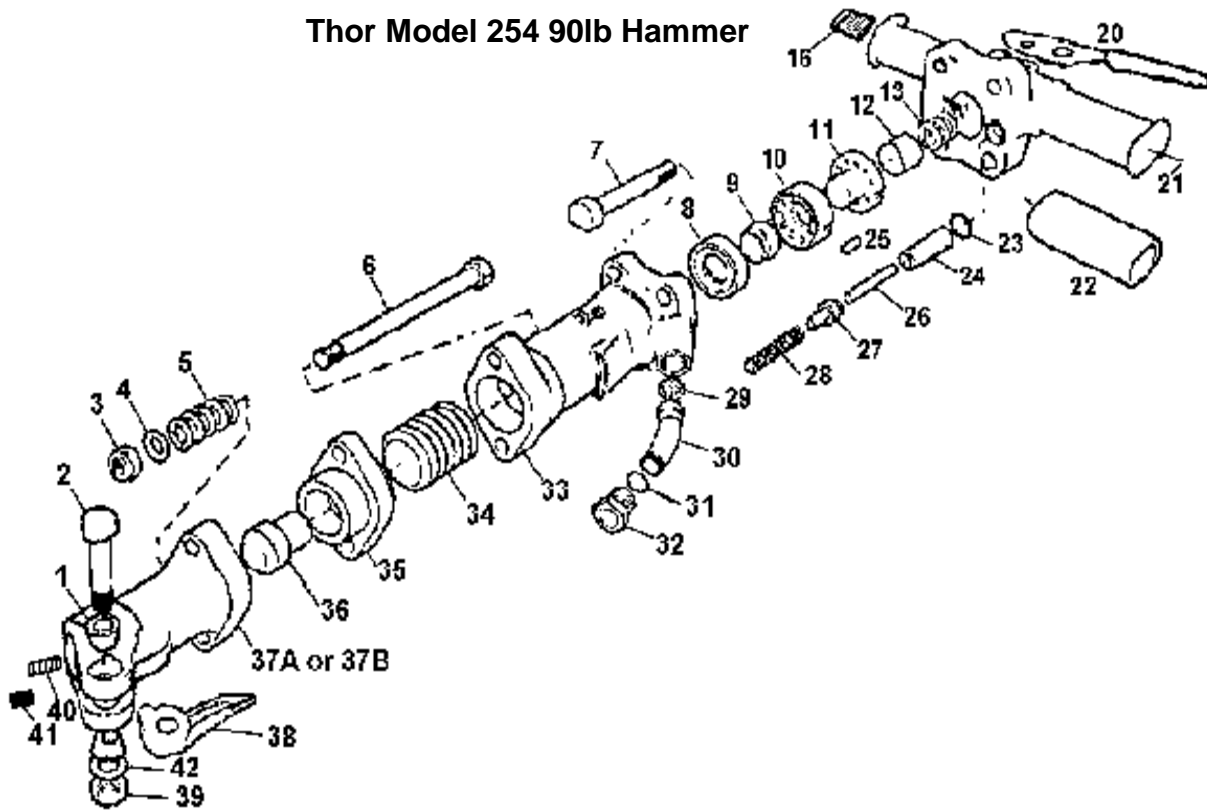

TOOLS RENEWED, INC. AIR TOOL PARTS
Toll Free 800-247-3639 Fax 860-665-9821

Thor Model 254 90lb Hammer

Parts List:

Item	Part No.	Description	Item	Part No.	Description
1	45605	Retainer Bolt Bushing-STEEL	24	43395	Valve Stem Guide
	43523	Retainer Bolt Bushing-Rubber			
2	43524	Retainer Bolt	25	43477	Dowel pin
3	805620	Front head bolt nut	26	805478	Throttle Valve Stem
4	805621	Plain Washer	27	805464	Throttle Valve Body
5	43412	Front head bolt spring	28	43397	Throttle valve spring
6	43415	Front head bolt	29	43510	Air inlet screen
7	43502	Back head bolt	30	43512	Air inlet swivel
8	46894	Valve chest-front	31	45259	O-Ring
9	43186	Automatic valve	32	43169	Air inlet swivel nut
10	43480	Valve chest-rear	33	701566	Cylinder
11	43478	Valve guide	34	43484	Piston hammer
12	43474	Plunger	35	803975	Tappet Seat
13	43475	Plunger spring	36	43408	Tappet
14	43473	Oil control felt	37A	803971	Front head 1-1/8" hex
15	68073	Plug		803971	Front head assy(1-1/8" hex)
16	89386	Oil plug			
17	43143	Back head bolt washer	37B	803974	Front head 1-1/4" hex
18	43500	Back head bolt nut		803972	Front head assy(1-1/4"hex)
19	43393	Throttle lever pin			
20	805623	Throttle lever	38	43527	Steel retainer
21	803976	Back head	39	43525	Retainer bolt nut
	803999	Back head assy.	40	43521	Plunger spring
22	43476	Handle grip	41	43522	Plunger
23	82907	O-Ring	43	48385	Cylinder plug