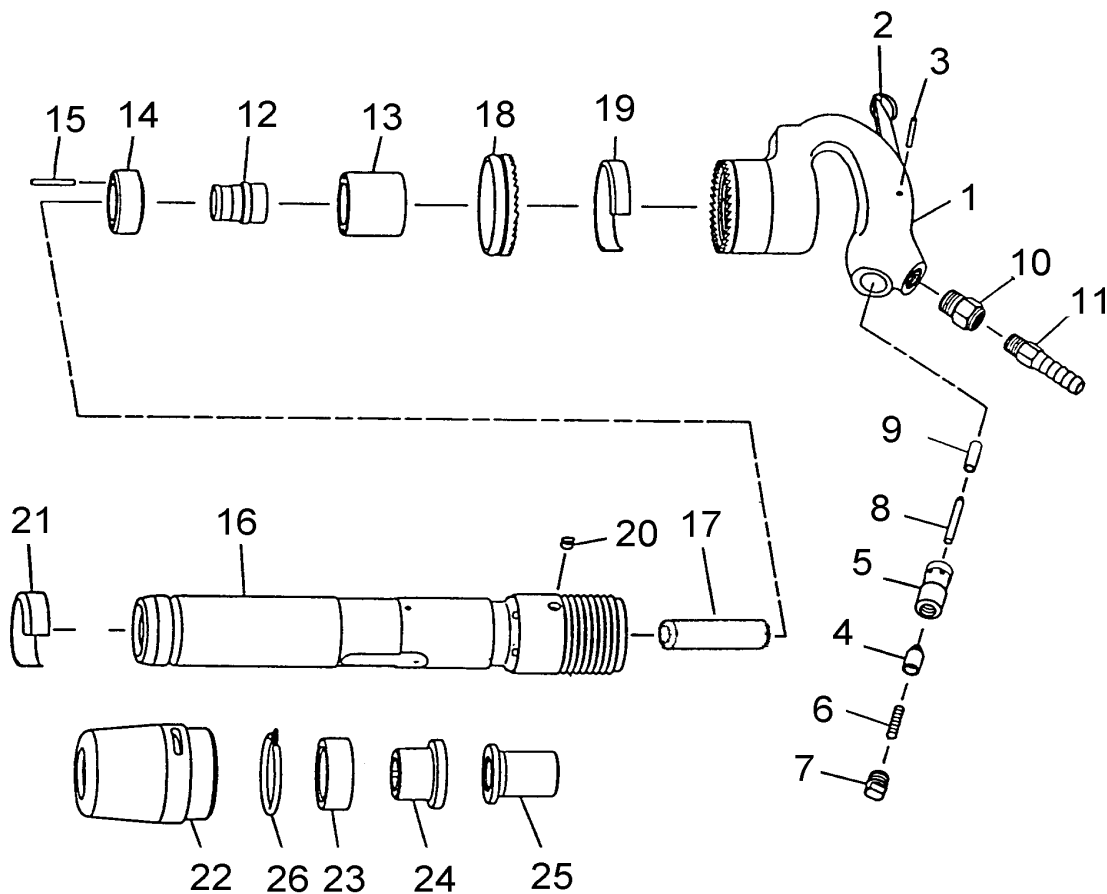

## Parts for Kent A-90 Rivet Buster

Index No	Part No.	Description	Index No	Part No.	Description
1	14006	Handle Bar	15	14021	Valve Knock
1	14005	Handle w/ Bushing	16	14022	Cylinder
2	14009	Trigger Lever	17	14023	Piston 3"
3	14010	Lever pin	18	14024	Clutch
4	14011	Throttle Valve	19	14025	Clutch Band
5	14007	T. V. Bushing	20	14026	Clutch Key
6	14012	T. V. Spring	21	14027	Ex. Band
7	14013	T. V. Cap	Not Shown	14028	Poly Plug 3/8"
8	14014	Push Rod	Not Shown	14017	Item 12, 13, 14, 15 Valve Complete
9	14008	Push Rod Sleeve	22	14031	Retainer Housing
10	14015	Screw Bushing	23	14030	Retainer Bumper
11	14016	Hose Stem	24	14029	Ret. Bushing
12	14018	Valve	25	14001	Ret. Sleeve
13	14019	Valve Box	26	14032	Spring
14	14020	Valve Seat			