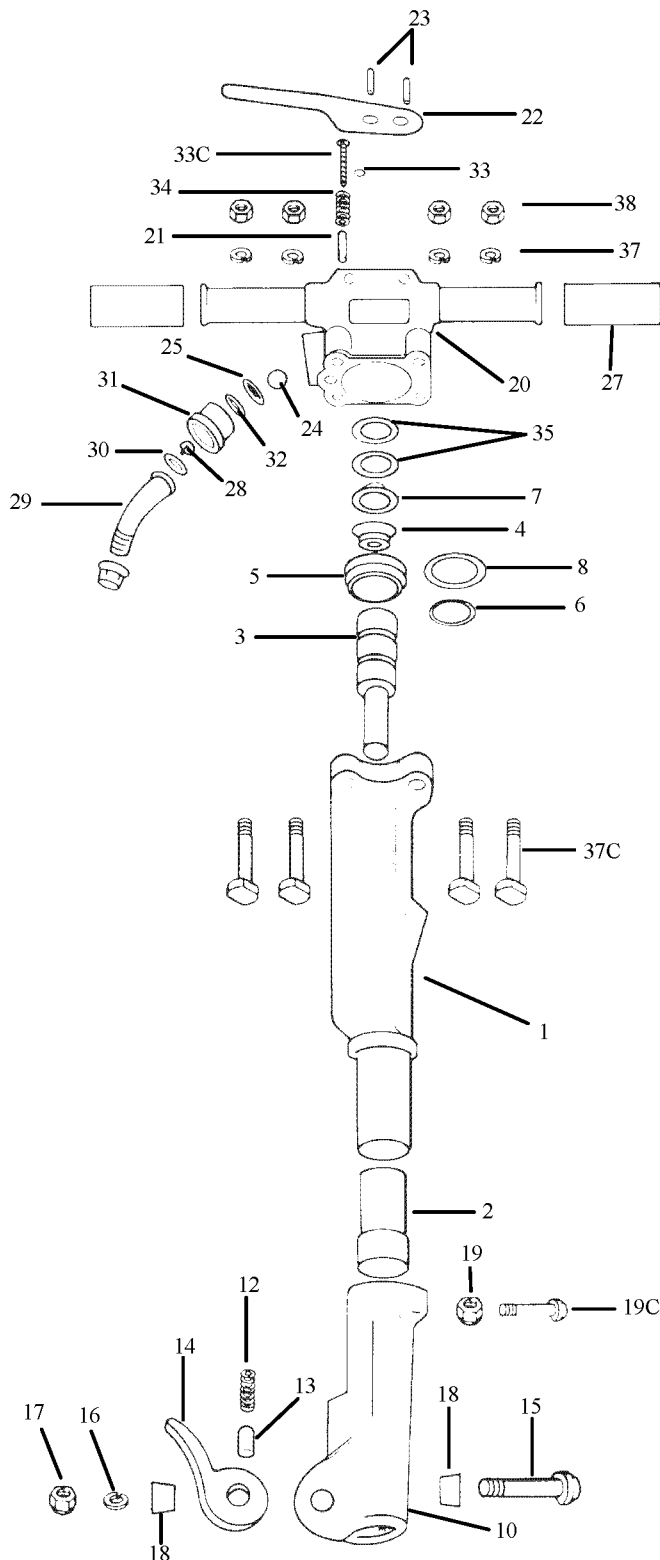

# K20R Redline Paving Breaker

## Parts List

Item	Kent P/N	Description
1	K04075	Cylinder
2	K04091	Cylinder Bushing 1 x 4-1/4 hex
3	K04076	Piston Hammer
4	K04077	Automatic Valve
5	K04078	Valve Chest
6	K04079	Valve Chest O-Ring, Lower
7	K04080	Valve Cover
8	K04081	Valve Chest O-Ring, Upper
NS	K06421	Front Head Assembly
10	K04090	Front Head
12	K01288	Steel Retainer Spring
13	K01287	Steel Retainer Plunger
14	K01137	Steel Retainer
15	K01132	Steel Retainer Bolt
16	K03997	Retainer Bolt Lockwasher
17	K00954	Retainer Bolt Nut
18	K05719	Retainer Bolt Bushing-Std
NS	K01131	Retainer Bolt Bushing, Steel Optional
19-C	KBM06131	Fronthead Bolt Assembly
19	K00694	Fronthead Bolt Nut
NS	KBM04084	Backhead Assembly
20	K04083	Backhead, Includes K04086
21	K04086	Throttle Valve Stem Bushing
22	K01296	Throttle Lever
23	K01292	Throttle Lever Pin
24	K04092	Throttle Valve Ball
25	K04088	Air Inlet Swivel Seat
NS	K04089	1/2" to 3/4" NPT Adapter
27	K03019	Handle Grip
28	K02846	Air Inlet Screen
29	K05802	Air Inlet Swivel, 1/2" NPT
30	K01551	Air Inlet Swivel O-Ring
31	K05800	Air Inlet Swivel Nut
32	K01932	Air Inlet Swivel Nut O-Ring
33-C	KBM04085	Throttle Valve Stem, Includes K04093
33	K04093	Throttle Valve Stem O-Ring
34	K04087	Throttle Valve Spring
35	K04082	Backhead Spring
37-C	KBM06129	Backhead Bolt Assembly
37	K01146	Backhead Bolt Lockwasher
38	K00694	Backhead Bolt Nut
NS	KBM00574	Muffler

**Tools Renewed Inc**  
**Tel: 800-247-3639 Fax: 860-665-9821**  
**Web: www.toolsrenewed.com**