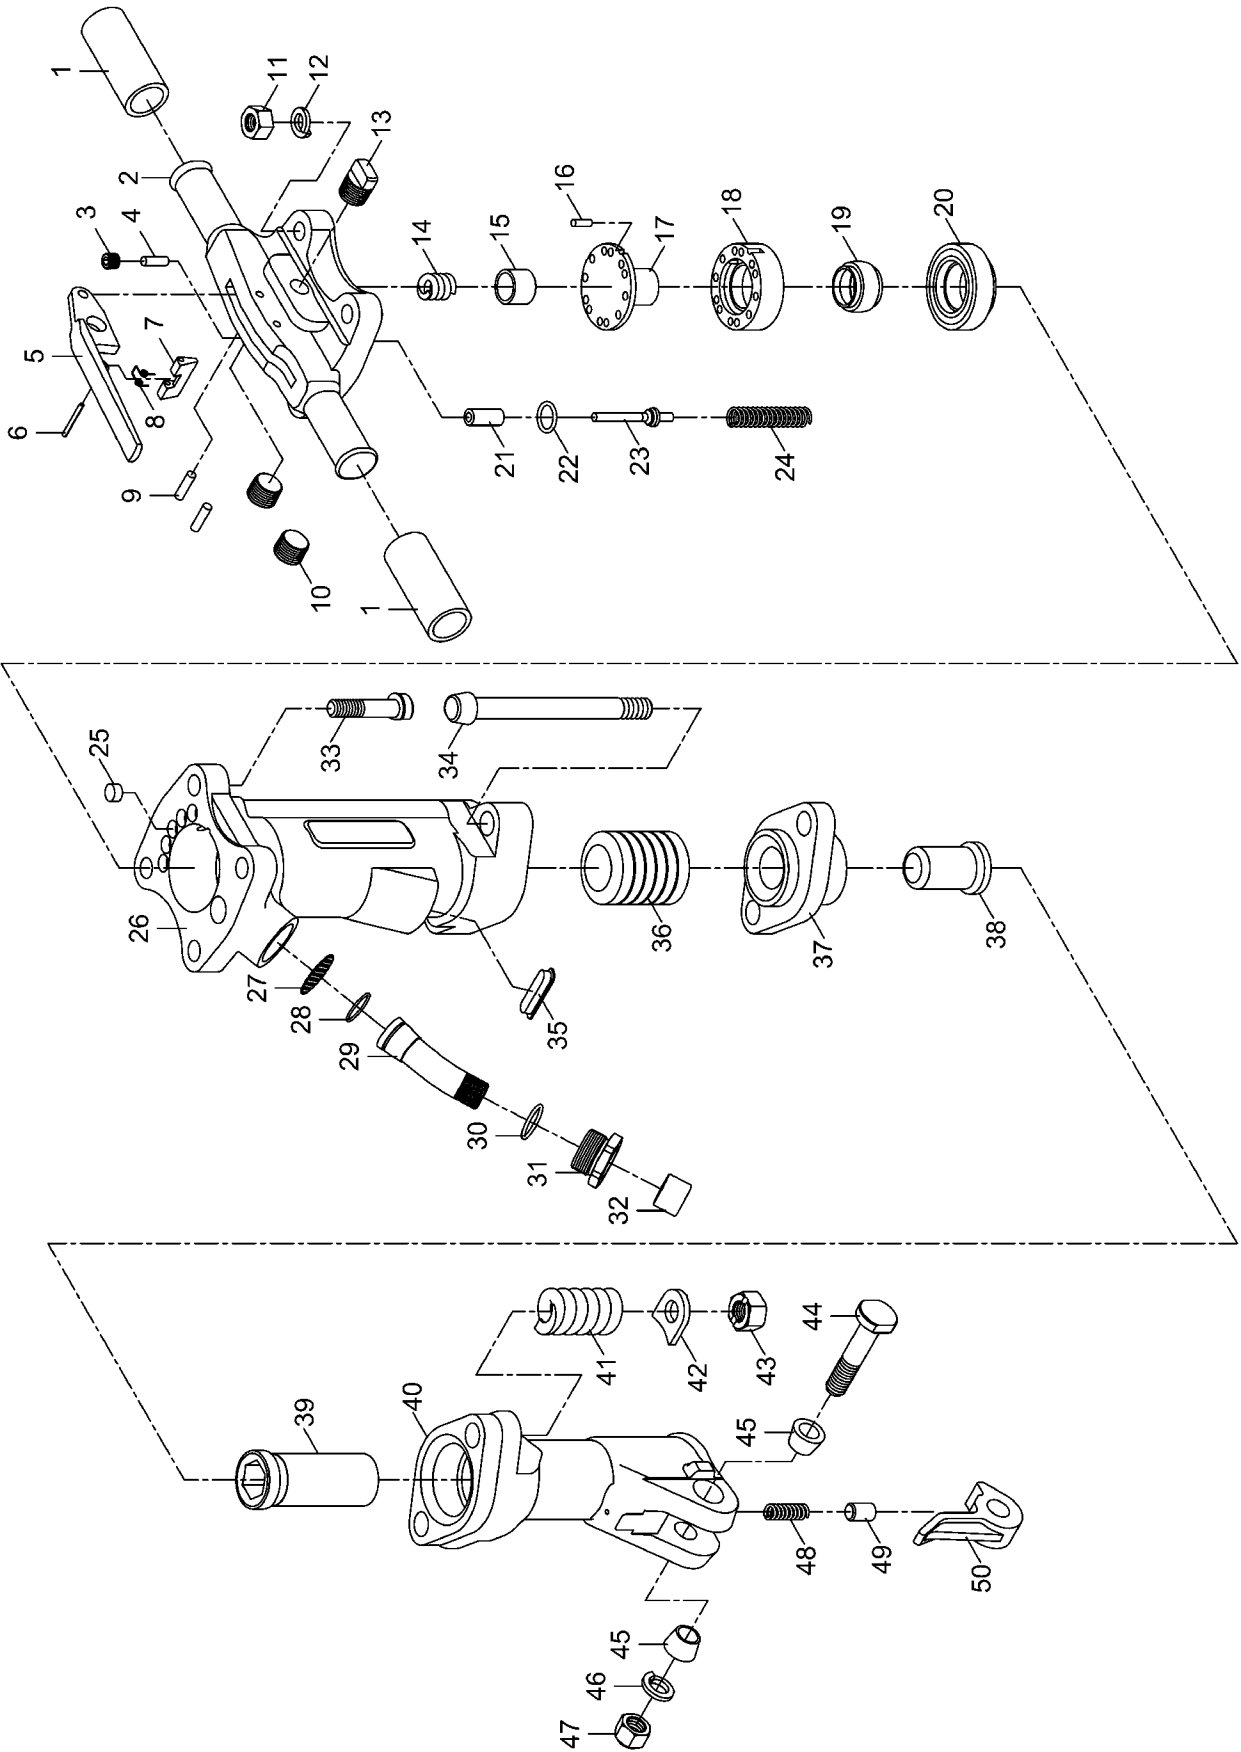

Parts Breakdown for JPB-90-1-1/8" and JPB-90-1-1/4"

Tools Renewed Inc
 Tel: 800-247-3639 Fax: 860-665-9821

Parts List for JPB-90-1-1/8" and JPB-90-1-1/4"

Index No.	Part No.	Description	Size	Qty.
1	P91213	Rubber Grip		2
2	P91211	Back Head		1
3	P91220	Oil Control Plug	1/8"	1
4	P91245	Felt Oiler	8.5x25mm	1
5	P91217	Throttle Lever		1
6	P91250	Spring Pin	4x40mm	1
7	P91251	Stop Lever		1
8	P91252	Stop Lever Spring		1
9	P91218	Throttle Lever Pin	8x30mm	2
10	P91248	Oil Tank Plug	1/2"	2
11	P91225	Back Head Nut		4
12	P91224	Lock Washer	5/8"	4
13	P91219	Oil Plug		1
14	P91210	Plunger Spring		1
15	P91209	Plunger		1
16	P91208	Dowel Pin	1/4"x3/4"	1
17	P91207	Valve Guide		1
18	P91205	Valve Chest		1
19	P91204	Automatic Valve		1
20	P91206	Valve Seat		1
21	P91215	Throttle Valve Stem Guide		1
22	P91212	O-Ring	21.7x3.5mm	1
23	P91214	Throttle Valve		1
24	P91216	Throttle Valve Spring		1
25	P91202	Cylinder Plug		5
26	P91201	Cylinder		1
27	P91238	Air Inlet Screen		1
28	P91222	Air Inlet Swivel O-Ring	28.5x2mm	1
29	P91235	Air Inlet Swivel		1
30	P91237	O-Ring	29.4x3.1mm	1
31	P91236	Air Inlet Swivel Nut		1
32	P91246	Plug		1
33	P91223	Back Head Bolt		4
34	P91239	Front Head Bolt		2
35	P91244	Rubber Plug		1
36	P91203	Piston Hammer		1
37	P91226	Tappet Seat		1
38	P91227	Tappet		1
39	P61143	Front Head Bushing	Used w/the JPB-90-1-1/8"	1
	P91243	Front Head Bushing	Used w/the JPB-90-1-1/4"	1
40	P91221	Front Head		1
41	P91242	Front Head Bolt Spring		2
42	P91241	Front Head Bolt Lock Washer		2
43	P91240	Front Head Nut		2
44	P91229	Steel Retainer Bolt		1
45	P91232	Steel Retainer Bolt Bushing		2
46	P91231	Lock Washer	3/4"	1
47	P91230	Steel Retainer Bolt Nut	3/4"-16	1
48	P91234	Steel Retainer Spring		1
49	P91233	Steel Retainer Plunger		1
50	P91228	Steel Retainer		1