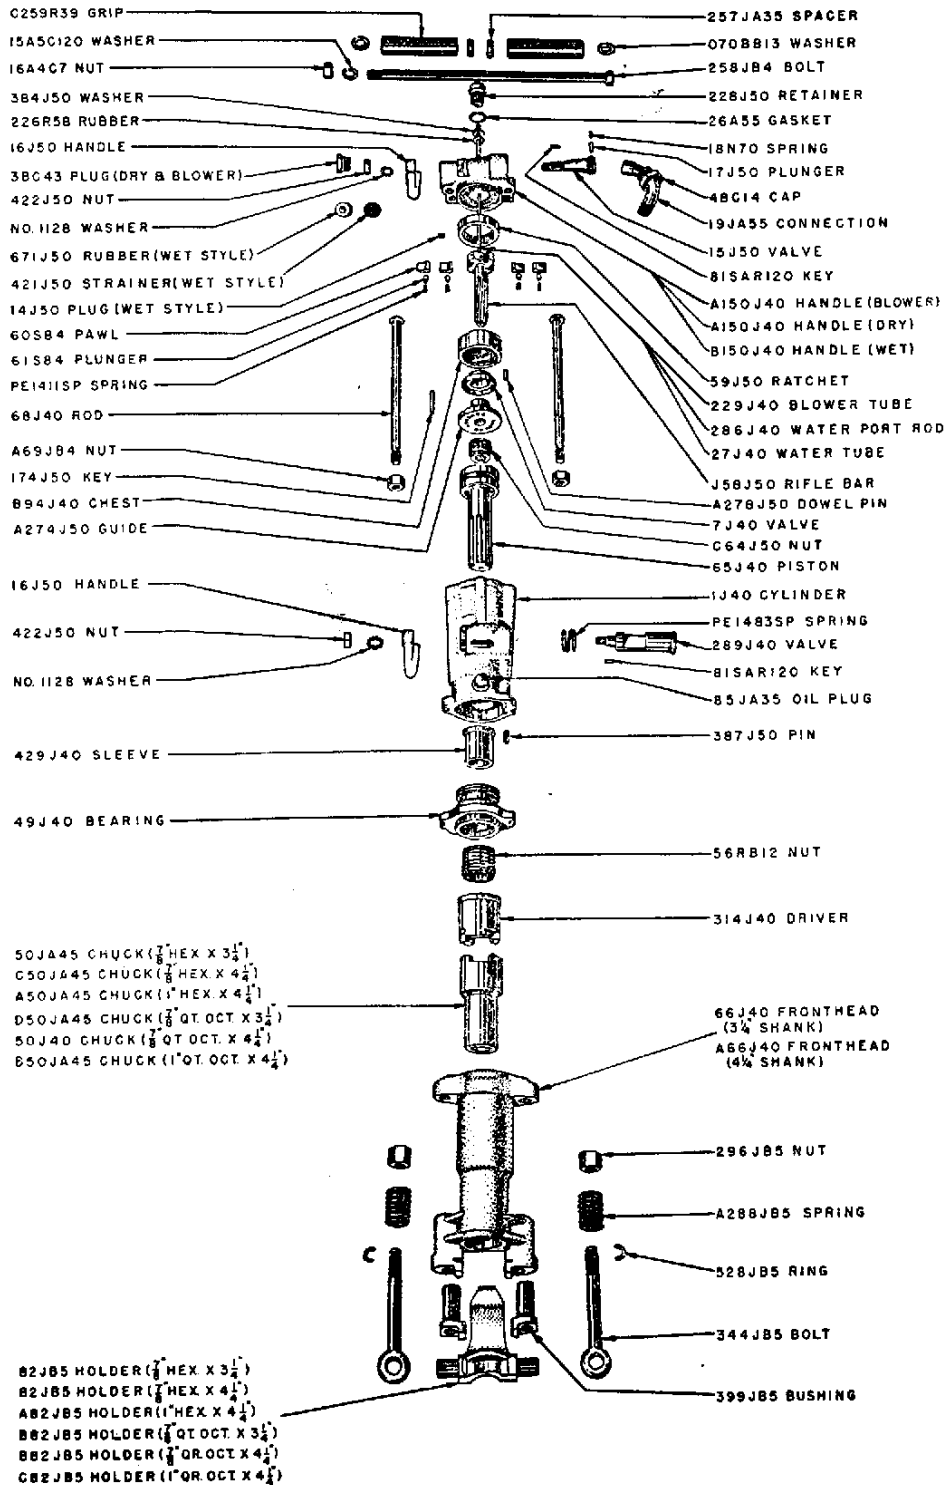

Parts for Ingersoll-Rand Model J-40 Rockdrill

For Parts Call Tools Renewed (800) 247-3639 Fax (860) 665-9821