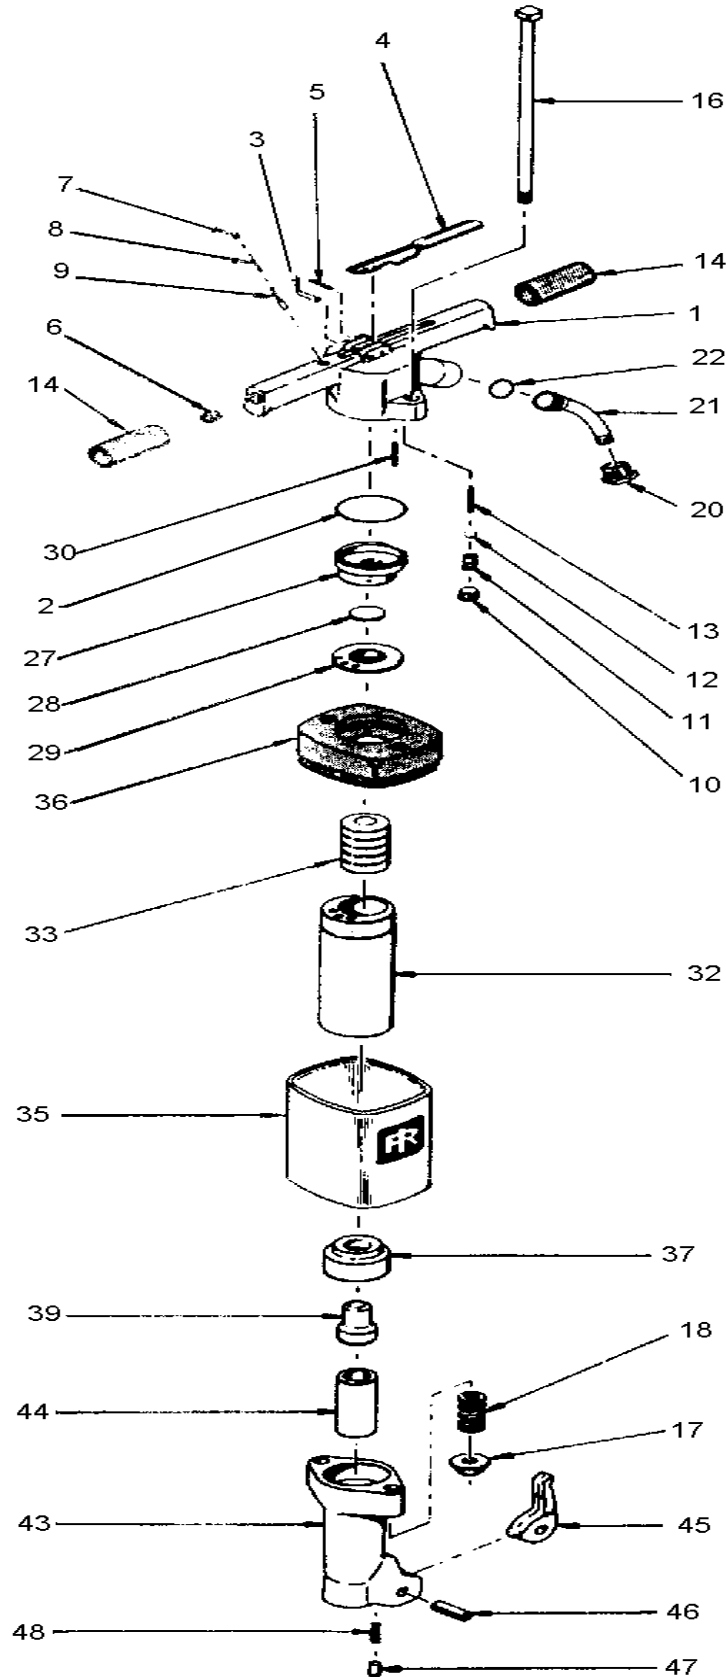

**INGERSOLL-RAND MODEL PBR30, PBR40, PB60, & PB85
60LB AND 90LB HAMMERS**

Buy Latch Kits and Save 25%!
Latch Kits include the
complete latch assembly.
Order kits by tool model
number followed by "LATCH"

TOOLS RENEWED, INC. AIR TOOL PARTS
Toll Free 800-247-3639 Fax 860-665-9821

**INGERSOLL-RAND PBR 30S1, PBR30S2,
PBR40S1, PBR40S2**

Item No	Part No. PBR30	Part No. PBR40	Description	Item No.	Part No. PBR30	Part No. PBR40	Description
1	50991454	50991447	Handle	29	50775352	50775501	Cover. V-Chest
2	95086625	95086716	O-Ring-Handle	30	50720499	50720499	Locating Pin
3	50997576	50997576	Pin-Lever	32	51047751	51042984	Cylinder
4	50997485	50997485	Lever	33	50775337	50402700	Piston
5	50997568	50997568	Lever Stop Pin	34	51076925	51076784	Muffler Cap
6	95033619	95033619	Oil Plug	35	51076917	51076776	Muffler
7	95049359	95049359	Metering Plug	37	50775329	50775519	Front Cylinder Washer
8	50720523	50720523	Spring Oil	39	50997451	50997675	Anvil Block
9	50720556	50720556	Oil Meter Pin				
10	95267191	95267191	Throttle Plug	41	_____	50021575	Hammer Block
11	50250539	50250539	Throttle Spring	42	_____	50784578	Fronthead
12	50720572	50720572	Ball Valve		50997626	50997691	FH Assy. (1-1/8")
13	50720465	50720465	Throttle Plunger		50997618	50997709	FH Assy. (1-1/4")
14	50973312	50973312	Handle Grip	43	50997592	50997683	Fronthead
16	50775360	50775527	Assembly Rod	44	50008242	50008242	Bushing (1-1/8")
17	50951656	50951664	Assy. Rod Nut		50008234	50008234	Bushing (1-1/4")
19	50201094	50022631	Assy Rod Spring	45	50997600	50997600	Steel Ret. Lever
20	50028117	50028117	Air Con. Cap	46	50997584	50997584	Steel Ret. Lever Pin
	50997477	50997477	Air Con Assy.	47	50019728	50019728	Steel Ret. Plunger
21	50974013	50974013	Swivel	48	50019579	50019579	Steel Ret. Spring
22	95086161	95086161	O-Ring				
27	50775345	50775493	Valve Chest				
28	50720515	50720515	Disc Valve				