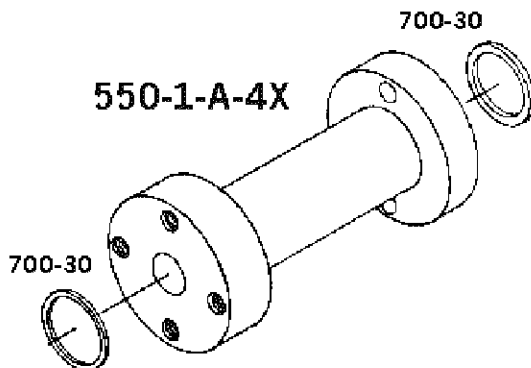

WARNING
	Always wear eye protection when operating or performing maintenance on this tool.

	WARNING
	Always wear hearing protection when operating this tool.

	WARNING
	Air powered tools can vibrate in use. Vibration, repetitive motions or uncomfortable positions may be harmful to your hands and arms. Stop using any tool if discomfort, tingling feeling or pain occurs. Seek medical advice before resuming use.

SPADE HANDLE PARTS & DESCRIPTION

- 200-9 O-Ring (413056)
- 550-H-3 Spade Handle (Bare)
- 550-33 Adapter Cap(412977)
- 550-38 Lever (412977)
- 550-49 Pin (842320) (T.Lev.) 1/8x1"
- 550-50 Pin (1/4x1")
- 560-13 Thr. Valve Assembly
- 560-19 Throttle Valve(For SPADE Handle)
- 600-51 Plunger Spring
- 600-55 Pin (for Spade Handle)
- 650-1-AL Valve Body (Lev.Handle)(LIVE HANDLE)
- 650-1-ALS Valve Body(Lev.Handle)(SAFETY HANDLE)
- 650-33 Screen Handle Bushing 1/2Mx3/8F
- 700-23 Screw (For Spade Handle)
- 700-30 "O"-Ring
- 700-48 Cap Screw (For Live Handle)(2 Reqd)
- 700-54 Lock Washer (High Collar)(2 reqd)
- 700-S-20 Trigger for Spade Handle
- 700-S-26 Plug (413290) (Thr. Valve)
- 832636 T.V. Cap Gasket
- 841555 Screen Handle Bushing 1/2x1/2

HENRY AIR TOOLS®