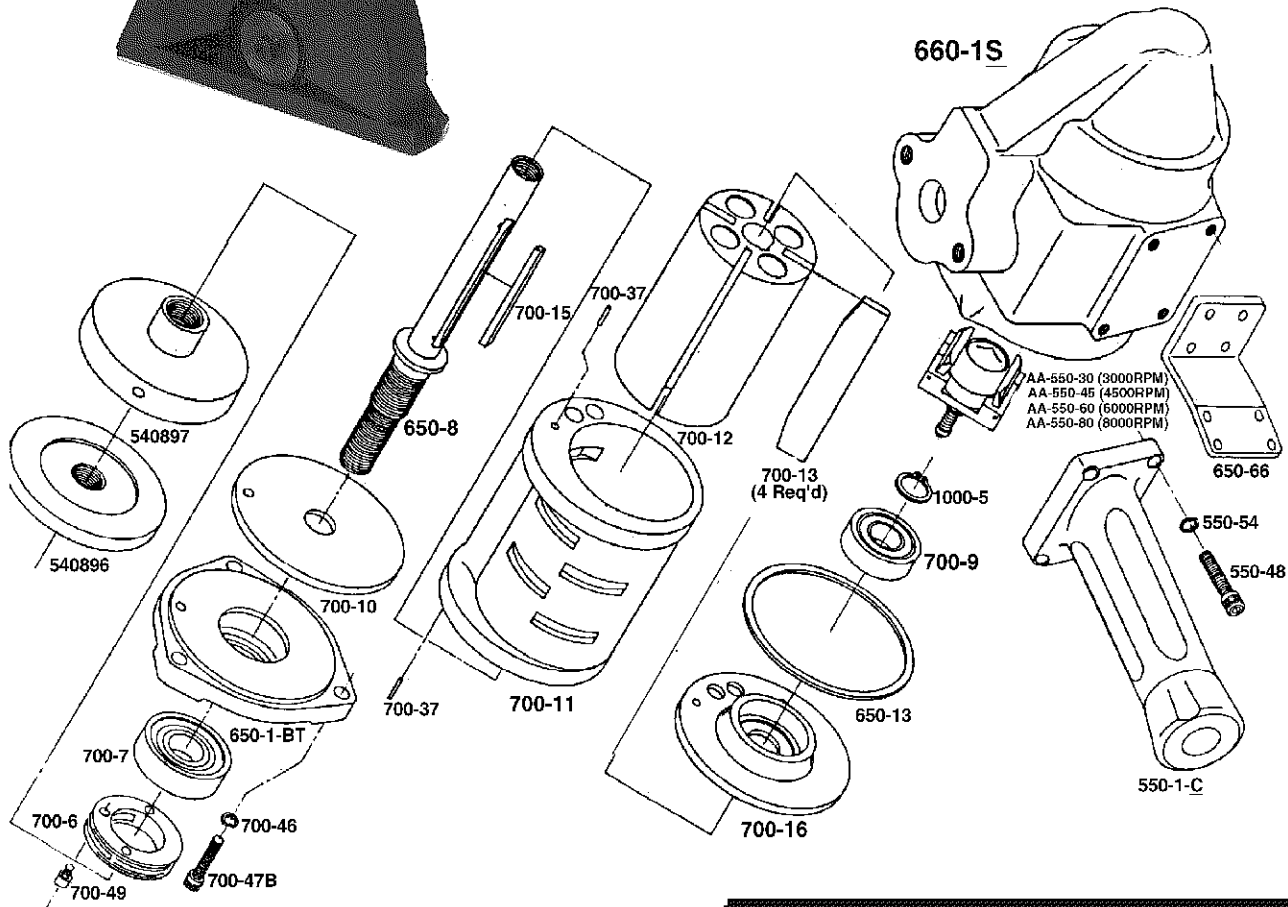

AIR SAW

www.toolsrenewed.com

**MODEL
65 VBW**

For Parts & Tools Call:
Tools Renewed Inc Tel: 800-247-3639 Fax: 860-665-9821

REPAIR KIT FOR 65 VBW AIR SAW

Part # 5000-65VBW

Includes:

- 1 700-7 Bearing
- 1 700-9 Bearing
- 4 700-13 Rotor Blades
- 1 650-1-BTG (3 Hole Gasket)
- 1 650-13 Gasket
- 1 1000-5 Snap Ring

65 VBW ACCESSORIES

12" SAW GUARD

HENRY AIR TOOLS

	WARNING
	Always wear hearing protection when operating this tool.