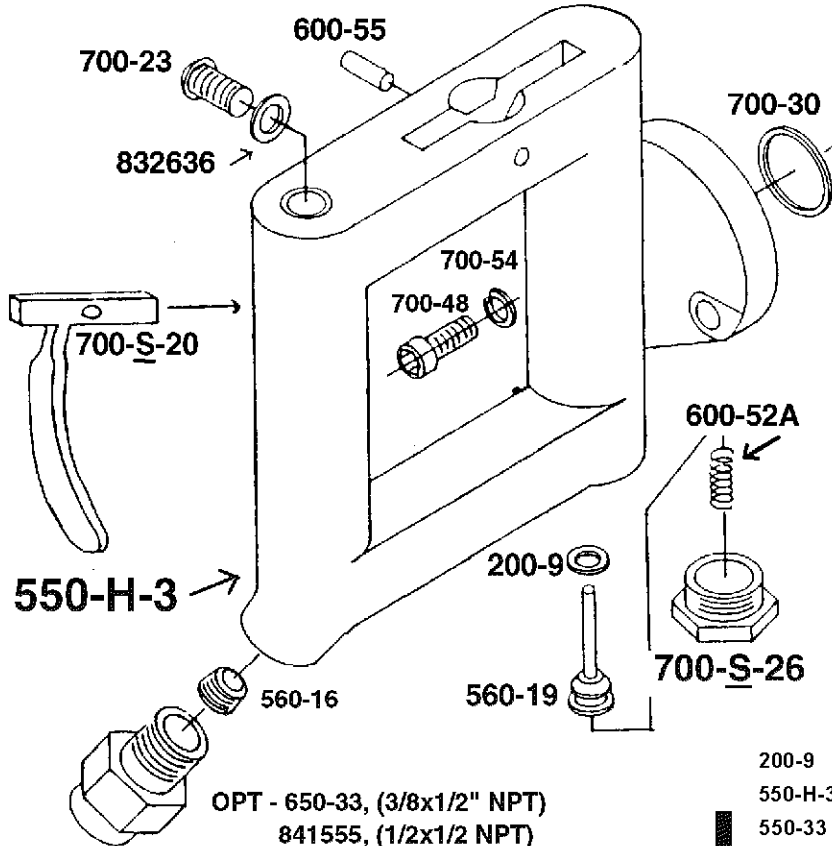

Model 65-VBW Air Saw SPADE HANDLE ASSEMBLY

For Parts & Tools Call:

Tools Renewed Inc Tel: 800-247-3639 Fax: 860-665-9821 www.toolsrenewed.com

**Spade Handle Assembly
COMPLETE**

PART # AA-550-H-3