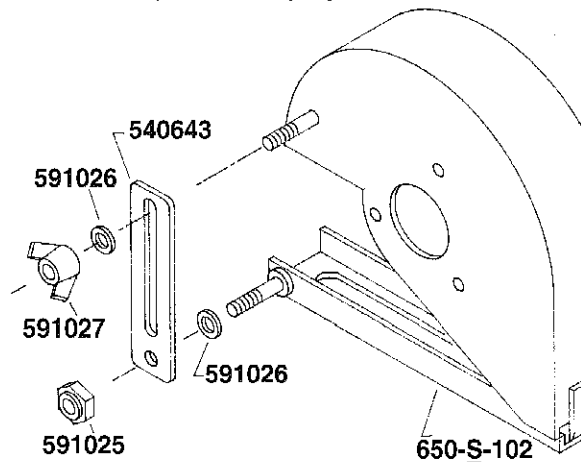

65 VBW ACCESSORIES

12" SAW GUARD