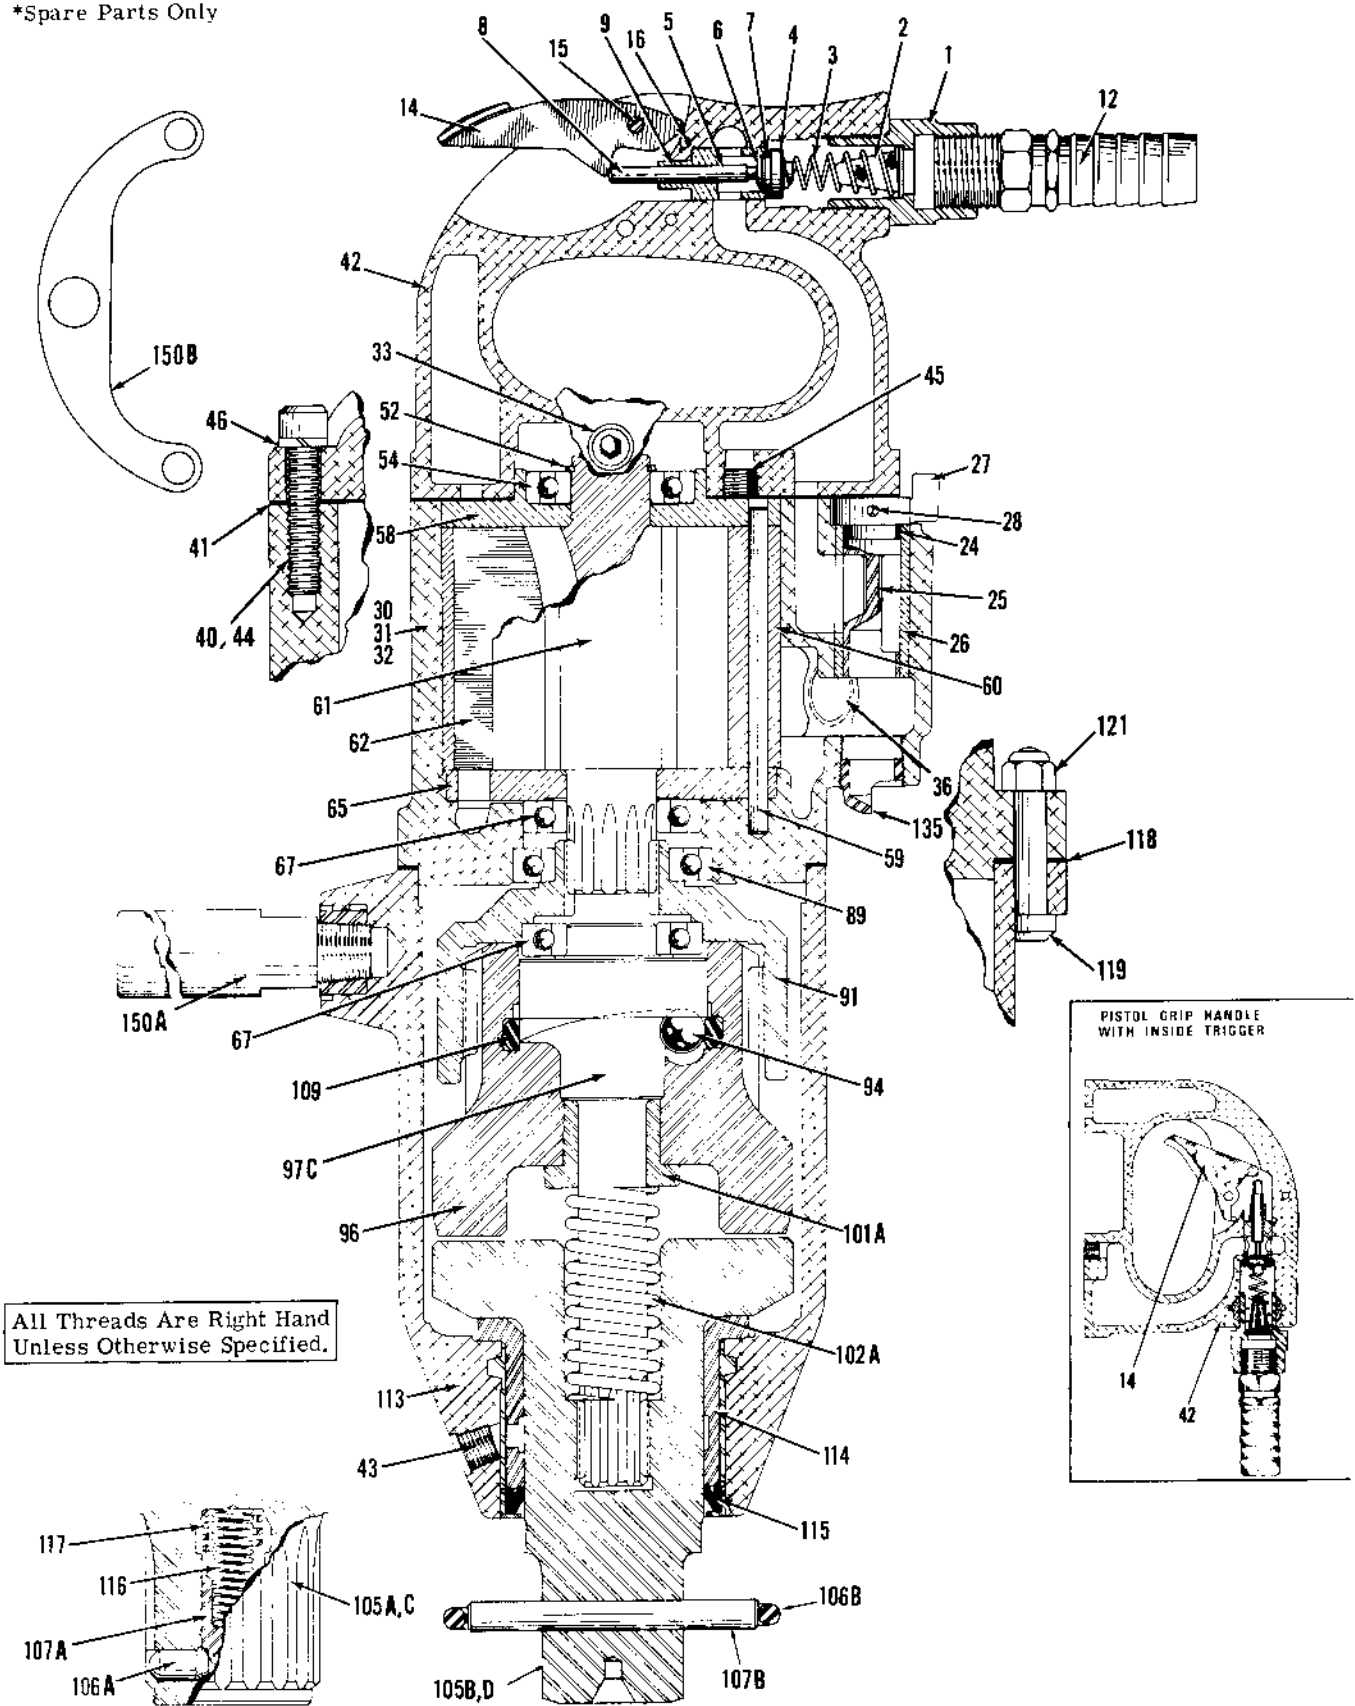

CP-0614 REVERSIBLE IMPACT WRENCH Models "A" * "B" * & "C"

1 1/2" SQ. DRIVE

*Spare Parts Only

For Parts Call Tools Renewed (800) 247-3639 Fax (860) 665-9821

CP-0614 REVERSIBLE IMPACT WRENCH Models "A" * "B" * & "C" 1 1/2" SQ. DRIVE

*Spare Parts Only

Index No.	CP Part No.	Description	No. Req'd.	Index No.	CP Part No.	Description	No. Req'd.
1	C-094354	Cap-Throttle	1	59	C-095017	Dowel-Liner	1
2	C-087505	Screen-Air	1	60	C-106830	Liner	1
3	C-088079	Spring-Valve	1	61	C-109629	Rotor (12 Teeth)	1
4	C-106818	Retainer	1	62	C-095019	Blade-Rotor	6
5	C-106825	Valve-Throttle (Incl: Index No's 6 & 8)	1	65	C-109630	Plate-Front End	1
6	C-106820	Valve-Throttle	1	67	C-063836	Bearing-Ball	2
7	A-043001	"O" Ring (-013)	1	89	C-064755	Bearing-Ball	1
8	C-106821	Stem-Valve	1	91	C-105646	Hammer	1
9	C-106817	Bushing-Throttle	1	94	C-105645	Ball-Steel (17/32" Dia.)	1
12	P-001997	Nipple-Hose	1	96	C-105648	Dog	1
14	C-062112	Trigger (Outside Type)	1	*97A	C-105647	Shaft-Timing (Model "A")	1
	C-063747	Trigger (Inside Type)	1	*97B	C-121775	Shaft-Timing (Model "B")	1
15	S-018180	Pin-Trigger	1	97C	C-126453	Shaft-Timing (Model "C")	1
16	P-072359	Pin-Trigger Stop	1	*101	C-105640	Bushing-Dog (Models "A" & "B")	1
24	CA-083354	"O" Ring (-111)	1	101A	C-126451	Bushing-Dog (Model "C" Only)	1
25	C-106819	Valve-Reverse	1	*102	C-105649	Spring-Dog (Models "A" & "B")	1
26	C-083339	Bushing-Reverse	1	102A	C-126450	Spring-Dog (Model "C" Only)	1
27	C-068664	Valve-Lever	1	*105A	C-105650	Shank-Anvil (No. 5A Spline) (Incl: Index No's. 106A, 107A, 116 & 117) (Models "A" & "B")	1
28	G-071613	Pin-Roll (1/8" x 3/4")	1				
30	C-091204	Plate-Name (Not Shown)	1	*105B	C-119093	Shank-Anvil (1 1/2" Sq. Dr.) (Models "A" & "B")	1
31	S-007653	Screw-Name Plate (#4-40 x 3/16") (Not Shown)	4	105C	C-126452	Shank-Anvil (No. 5A Spline) (Incl: Index No's. 106A, 107A, 116 & 117) (Model "C" Only)	1
32	C-106823	Housing-Motor (Incl: Index No's 26, 36 & 40)	1	105D	C-126454	Shank-Anvil (1 1/2" Sq. Dr.) (Model "C" Only)	1
33	C-068799	Plug-Pipe (1/4")	1				
	P-070320	Wrench-Allen (1/8" Hex.)	1	106A*	C-105651	Button-Lock	1
36	C-038738	Plug-Pipe (1/2")	2	106B	C-089761	"O" Ring (2 7/8" ID)	1
	P-084363	Wrench-Allen (3/8" Hex.)	1	107A*	C-105654	Plunger	1
40	C-095035	Insert-Heli Coil	4	107B	C-067635	Pin-Socket Retainer	1
41	C-095022	Gasket-Housing	1	109	C-105643	Ring-Load	1
42	C-108199	Handle-Pistol Grip (Outside Trigger) (Incl: No's. 9, 33 & 45)	1				
	C-111484	Handle-Pistol Grip (Inside trigger) (Incl: No's. 9, 33 & 45)	1	113	C-107124	Housing-Clutch (Incl: Index No's. 43, 114 & 115)	1
43	C-054897	Plug-Pipe (1/8")	1	114	C-105642	Bushing-Housing	1
	P-070320	Wrench-Allen (3/16" Hex.)	1	115	C-117576	Seal-Oil	1
44	S-062778	Screw-Allen Cap (5/16" - 18 x 1 1/2")	4	116	C-105652	Spring-Compression (Inner)	1
	S-069343	Wrench-Allen (1/4" Hex.)	1	117	C-109765	Spring-Compression (Outer)	1
45	C-068064	Plug-Pipe	1	118	C-095021	Gasket-Clutch Housing	1
46	S-000456	Lockwasher (5/16")	4	119	C-037937	Bolt-Clutch Housing	4
52	S-082566	Ring-Truarc Retaining (External #5100-87)	1	121	S-013073	Nut-Elastic Stop (5/16" - 24)	4
	C-080084	Pliers-Truarc (#22)	1	135	C-119768	Deflector-Exhaust	1
54	C-075812	Bearing-Ball	1	150A	C-039423	Handle-Dead	1
58	C-095016	Plate-Rear End	1	*150B	C-095230	Bail-Horizontal Suspension	1

MODEL "A" *
(SPARE PARTS ONLY)