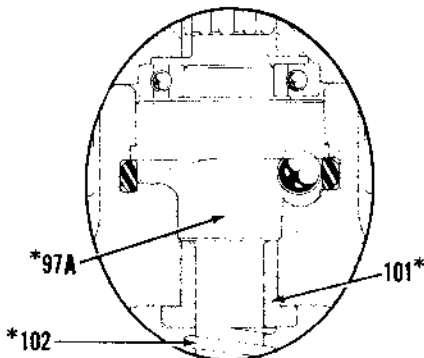

MODEL "A" *
(SPARE PARTS ONLY)