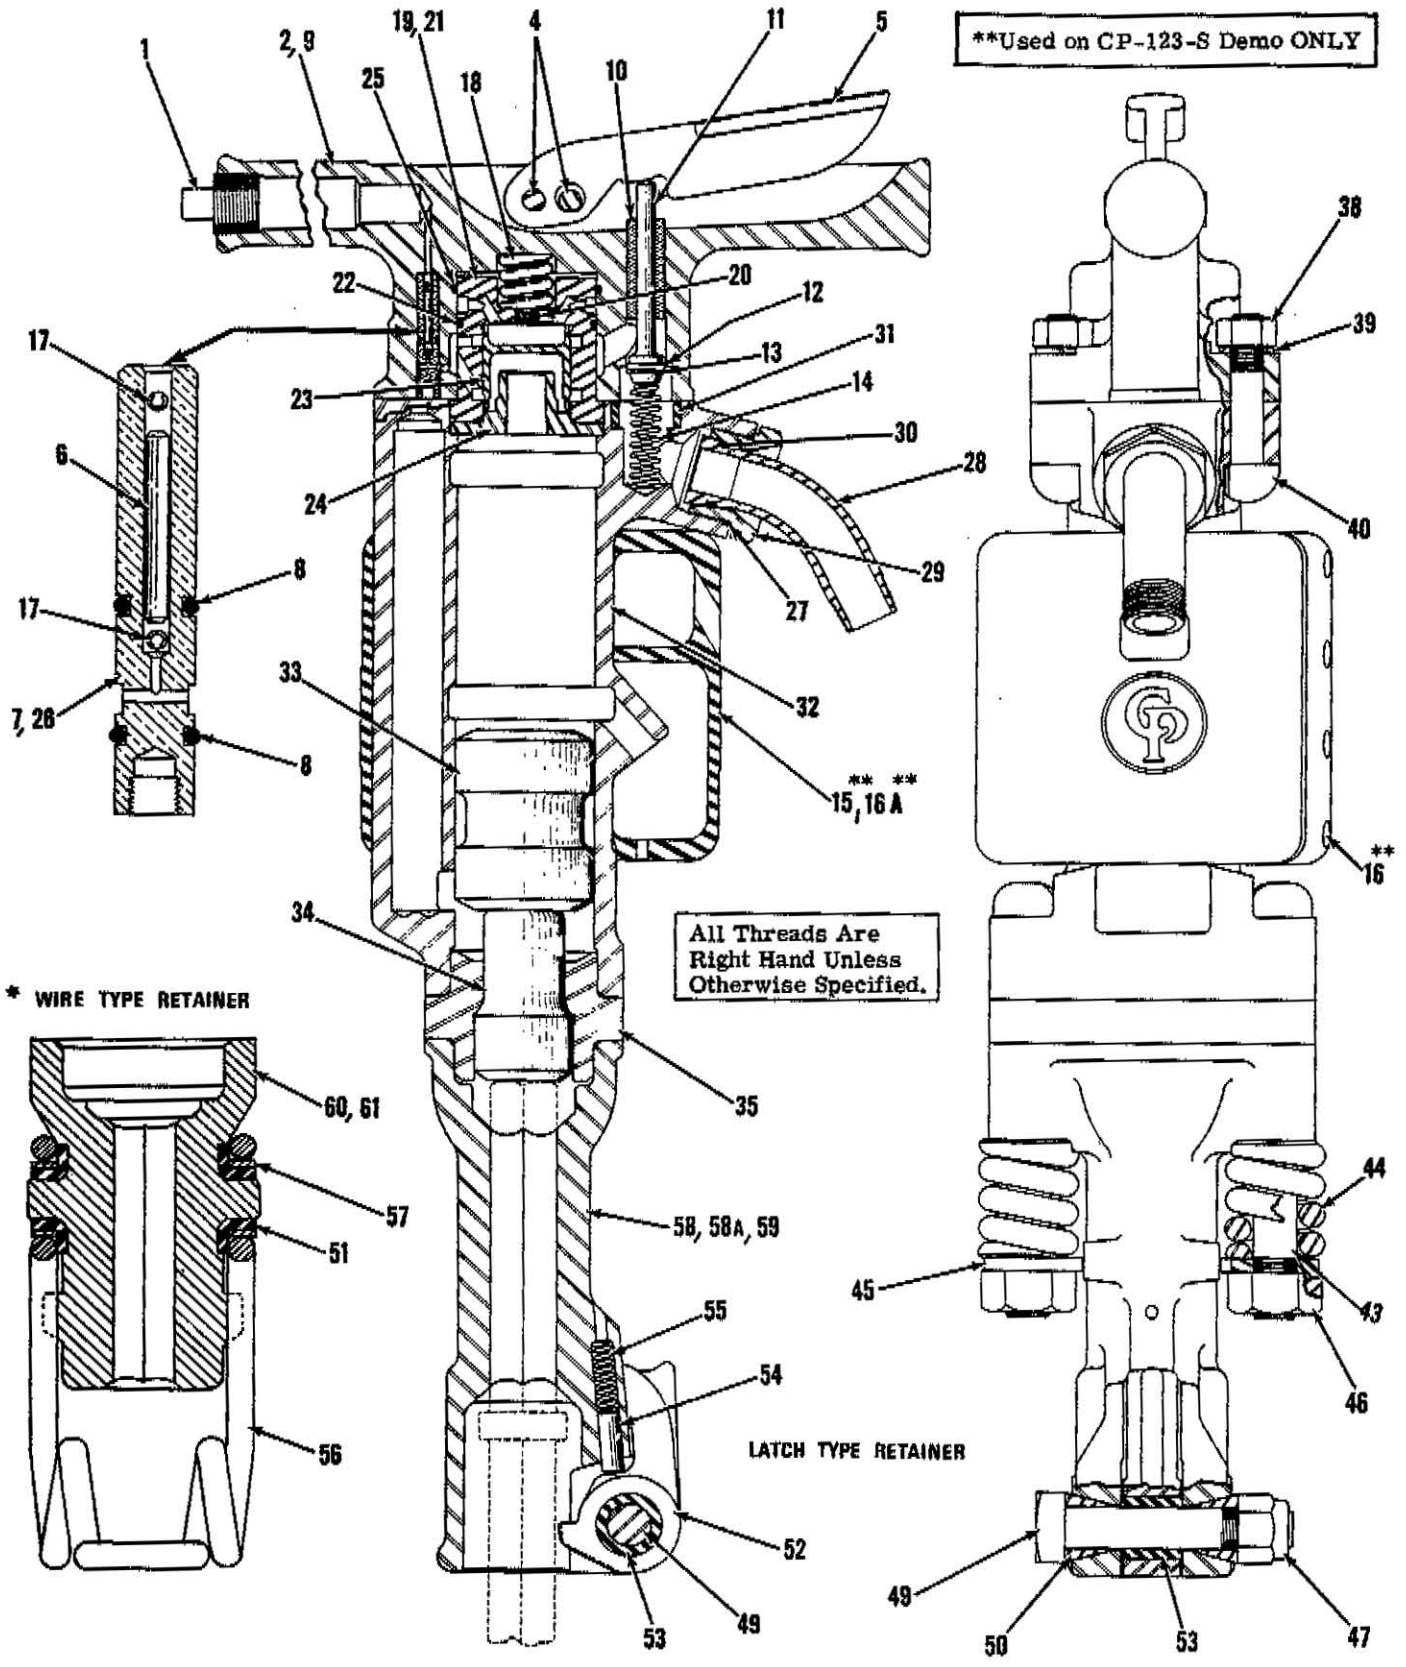

CP-123/CP-123-S DEMOLITION TOOL

LATCH TYPE RETAINER CP-123 / CP-123-S MODELS "A" & "A-0"

WIRE TYPE RETAINER CP-123 MODEL "B" / CP-123-S MODELS "A" & "A-0"

**Used on CP-123-S Demo ONLY

CP-123/CP-123-S DEMOLITION TOOL

LATCH TYPE RETAINER CP-123 / CP-123-S MODELS "A" & "A-0"

WIRE TYPE RETAINER CP-123 MODEL "B" / CP-123-S MODELS "A" & "A-0"

Index No.	CP Part No.	Description	No. Req'd.	Index No.	CP Part No.	Description	No. Req'd.
1	R-075031	Plug-Oil	1	29	R-000530	Nut-Air Inlet Swivel	1
2	R-047956	Backhead (Incl: Index No's. 1 & 10)	1	30	R-110317	"O" Ring (Special)	1
4	R-005713	Pin-Throttle Trigger	2	31	R-047965	Seal-Cylinder	1
5	R-096057	Trigger-Throttle	1	32	R-047963	Cylinder	1
6	R-113896	Pin-Oil Regulating	1	33	R-047967	Piston	1
7	R-113899	Bushing-Oil Regulating	1	34	R-085260	Block-Anvil	1
8	C-069083	"O" Ring (-010)	2	35	R-047966	Bushing-Anvil Block	1
9	R-048538	Backhead Ass'y. (Incl: Index No's. 2 thru 5 & 26)	1	38	P-006131	Nut-Hex. (9/16"-18)	4
10	R-047957	Bushing-Throttle Valve	1	39	P-006239	Lockwasher (9/16")(Light)	4
11	R-092894	Valve-Throttle (Incl: Index No's. 12 & 13)	1	40	R-047962	Bolt-Backhead	4
12	R-098368	Seal-Throttle Valve (G-T Ring #8056)	1	43	R-047970	Bolt-Fronthead	2
13	R-098369	Ring-Valve Seal Retaining (National #XSC-124)	1	44	R-047971	Spring-Fronthead	2
14	R-005717	Spring-Throttle Valve	1	45	R-090584	Lock-Fronthead Nut	2
15	R-122152	Hood-Muffler	1	46	R-005721	Nut-Fronthead	2
16	R-117415	Screw-Soc. Hd. (Sp'l.)	4	47	P-008999	Nut-Elastic Stop (3/4"-16)	1
	S-069343	Wrench-Allen (1/4" Hex.)	1	49	R-076853	Bolt-Latch	1
16A	R-126981	Muffler Ass'y (Incl. : Index No's. 15 & 16)	1	50	R-076562	Bushing-Retainer Bolt	2
17	CA-092080	Pin-Roll	2	52	R-092493	Latch-Retainer	1
18	R-047961	Spring-Valve Case	1	53	R-055818	Bushing-Latch	1
19	R-122157	Valve Assembly (Incl: Index No's. 20, 21, 22, 23 & 24)	1	54	R-092497	Plunger-Latch	1
20	C-054897	Plug-Pipe (1/8")	1	55	R-086982	Spring-Plunger	1
	P-070320	Wrench-Allen (3/16" Hex.)	1	58	R-047968	Fronthead (1 1/8" Hex.)	1
21	R-047958	Case-Valve	1	58A	R-047969	Fronthead (1 1/4" Hex.)	1
22	R-049854	"O" Ring (-139)	1	59	R-052316	Fronthead Ass'y. (1 1/8")(Incl: Index No's. 43 thru 55 & 58)	1
23	R-122151	Valve	1		R-052317	Fronthead Ass'y. (1 1/4")(Incl: Index No's. 43 thru 55 & 58A)	1
24	R-047960	Lid-Valve Case	1	* WIRE TYPE RETAINER			
25	R-049855	"O" Ring (-142)	1	51	R-103975	Bushing-Retainer	2
26	R-098370	Oil Regulator Ass'y. (Incl: Index No's. 6, 7, 8 & 17)	1	56	R-103974	Wire-Retainer	1
27	P-103521	"O" Ring (-128)	1	57	R-103976	Ring-Split	2
28	R-085269	Swivel-Air Inlet	1	60	R-104258	Fronthead	1
				61	R-104259	Fronthead Ass'y. (1 1/8")(Incl: Index No's. 51, 56, 57 & 60)	1