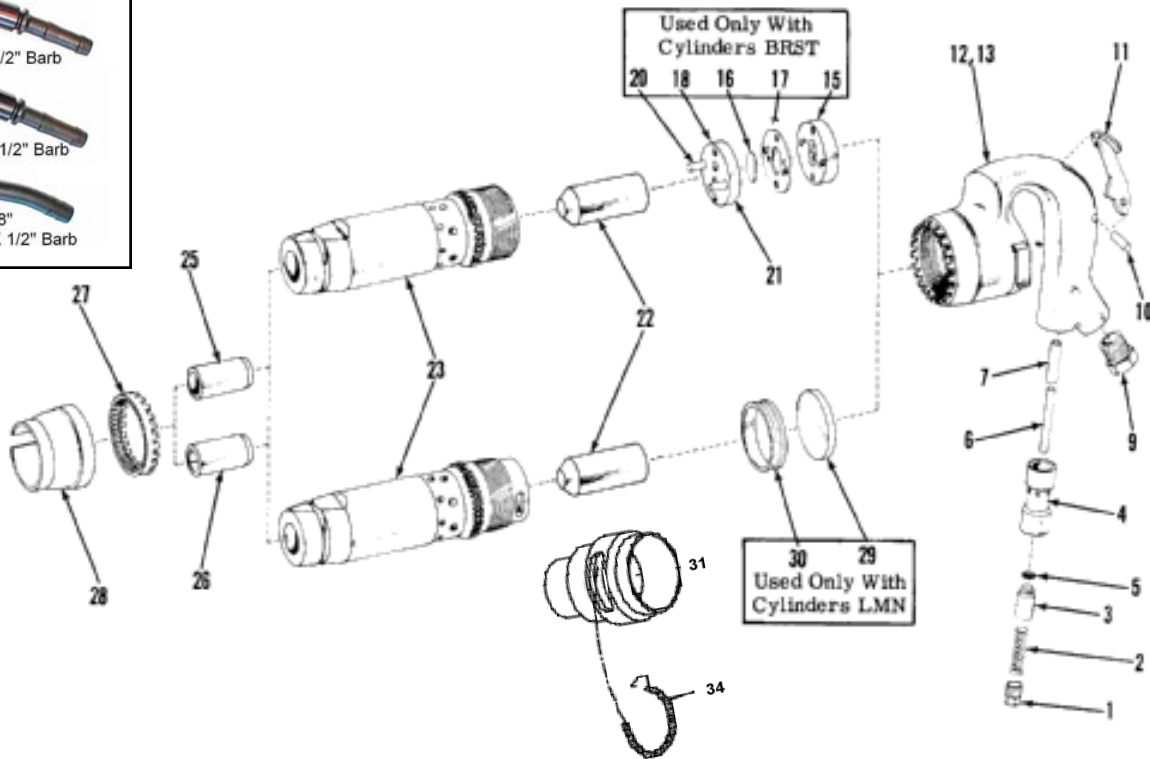

CHICAGO PNEUMATIC-4125 CHIPPING HAMMER (15 lbs)

Item No.	Part No.	Description	Item No.	Part No.	Description
1	P001873	Plug-Throttle Valve	16	P071358	Valve
2	P001853	Spring-Throttle Valve	17	P071352	Case-Valve
3	P001768	Valve-Throttle	18	P071351	Lid-Lower Valve Case
4	P071318	Tube-Throttle Valve	20	A041797	Pin-Dowel
5	P083071	O-Ring	21	P077013	Valve Case Complete
6	P070719	Pin-Throttle Valve Push	22		Piston-SEE CHART
7	P070733	Bushing-Push Pin	23		Cylinder-SEE CHART
9	P009585	Bushing-Permanent	25	P001550	Bushing-Round
10	A043627	Pin-Throttle Lever	26	P001551	Bushing-Hex
11	P009818	Lever-Throttle	27	P128247	Collar-Lock
12	P130259	Handle Assembly	28	P071355	Shield-Exhaust
13	P130242	Handle Complete	29	P009837	Lid(ring valve)
14	P009840	Expander-Shield	30	P009836	Valve (ring valve)
15	P071350	Lid-Upper Valve Case	31	P107243	Retainer Sleeve
			34	P070994	Spring-Coil Lock

PISTON AND CYLINDER TABLE

Stroke Size	Piston	Cylinder
2"	P118662	P130230
3"	P118662	P130232
4"	P118678	P130234

You order today, We ship today!