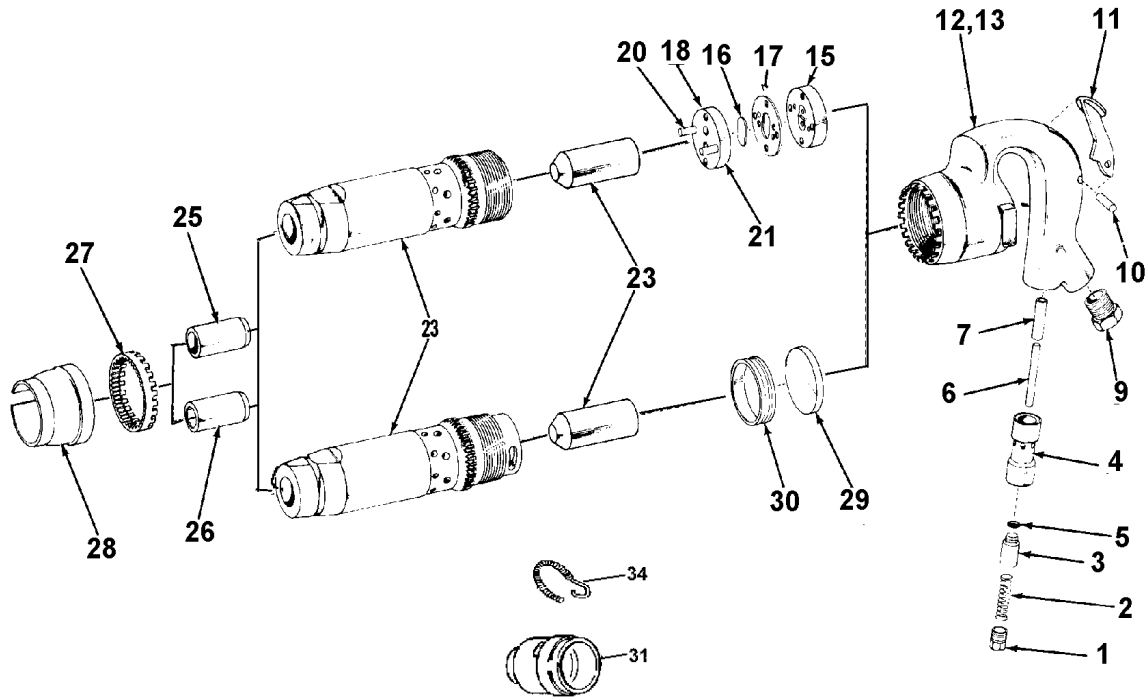

**CHICAGO PNEUMATIC-4125 CHIPPING HAMMER**

Item No.	Part No.	Description	Item No.	Part No.	Description
1	P-001873	Plug-Throttle Valve	15	P-071350	Lid-Upper Valve Case
2	P-001853	Spring-Throttle Valve	16	P-071358	Valve
3	P-001768	Valve-Throttle	17	P-071352	Case-Valve
4	P-071318	Tube-Throttle Valve	18	P-071351	Lid-Lower Valve Case
5	P-083071	O-Ring	20	A-041797	Pin-Dowel
6	P-070719	Pin-Throttle Valve Push	21	P-077013	Valve Case Complete
7	P-070733	Bushing-Push Pin	22		Piston-SEE CHART
9	P-009585	Bushing-Permanent	23		Cylinder-SEE CHART
10	A043627	Pin-Throttle Lever	25	P-001550	Bushing-Round
11	P-009818	Lever-Throttle	26	P-001551	Bushing-Hex
12	P-130259	Handle Assembly	27	P-128247	Collar-Lock
13	P-130242	Handle Complete	28	P-071355	Shield-Exhaust
14	P-009840	Expander-Shield	29	P-009837	Lid(ring valve)
31	P-070994	Spring-Coil Lock	30	P-009836	Valve (ring valve)
34	P-107243	Retainer Sleeve			

**PISTON AND CYLINDER TABLE**

Stroke Size	Piston	Cylinder
2"	P-114387	P-130230
3"	P-114388	P-130232
4"	P-114389	P-130234