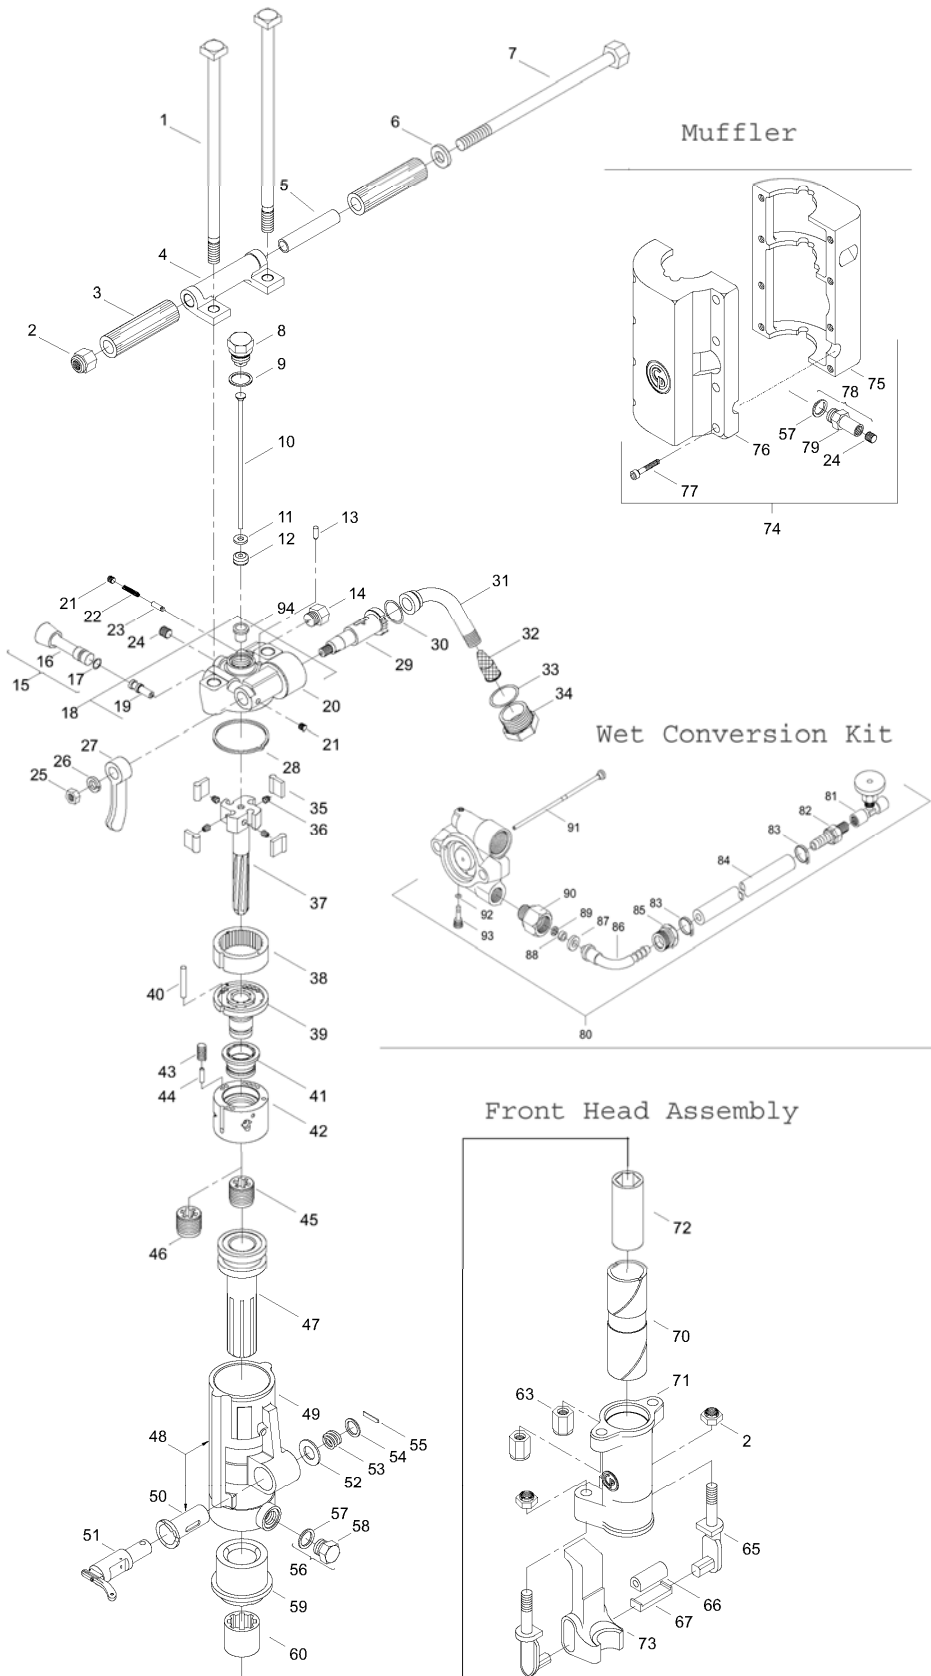

PARTS FOR CHICAGO PNEUMATIC 32A ROCKDRILL (45 lbs)

You order today, We ship today!

CHICAGO PNEUMATIC 32A ROCKDRILL

Item No.	Part No.	Description	Item No.	Part No.	Description
1	R086623	Bolt—Thru	43	R098084	Plug - Oil regulating
2	R005742	Nut - Elastic stop (5/8"-11)	44	R085625	Stem - Oil regulating
3	R075419	Grip - Handle	45	R075839	Nut - Rifle bar (Steel)
4	R086608	Bracket - Handle	46	R075826	Nut - Rifle bar (Bronze)
5	R076172	Liner - Handle	47	R000088	Piston
6	R000142	Washer - Handle bolt key	48	R087990	Cylinder (Includes item No. 49
7	R076173	Bolt - Handle	49		Cylinder
8	R076793	Plug—Air tube	50	R086611	Bushing - Blower valve
9	R000537	Gasket—Tube plug	51	R086612	Valve - Blower
10	R077184	Tube - Air	52	R075777	Washer - Blower valve
11	R075449	Washer - Air tube	53	R075778	Spring - Blower valve
12	R075099	Rubber - Air tube	54	R075780	Washer - Valve spring
13	R075802	Pin—Valve plunger	55	R076266	Pin - Spring
14	R076372	Plug Water valve	56	R085611	Plug - Oil (Includes item No.
15	R079130	Water valve port plug complete	57	R091176	Gasket - Oil plug
16		Water valve port plug	58		Plug - Oil
17	C079489	O-ring	59	R042161	Bushing - Cylinder
18	R087948	Back head (Includes item No. 19,	60	R086733	Chuck Nut
19	R098054	Bushing—Water valve	94	R137738	Bushing - Blow tube
20		Back head			FRONTHEAD PARTS
21	C068064	Plug Pipe (1/8")	72	R099374	Chuck (7/8" Hex. x 3 1/4")
22	R085671	Spring valve plunger - V	72	R093891	Chuck (7/8" Hex. x 4 1/4")
23	R086627	Plunger Throttle valve -	72	R093890	Chuck (1" Hex. x 4 1/4")
24	C068799	Plug - Pipe (1/4")			
25	P002149	Nut - Hex. (Thin 1/2" -20)	70	R041321	Sleeve - Chuck (7/8" x 3 1/4")
26	C036717	Lock washer valve handle (1/2") - V	70	R041324	Sleeve - Chuck (7/8" & 1" x 4 1/4")
27	R079124	Handle Throttle valve -	63	R085756	Nut Thru Bolt -
28	H0979432	Gasket (USED AFTER 2005)	71	R041320	Fronthead (7/8" Hex. x 3 1/4")
29	R086628	Valve Throttle -	71	R041323	Fronthead (7/8" & 1" x 4 1/4")
30	R110317	O-ring- Swivel Nut	65	R093896	Trunnion - Retainer
31	R075265	Swivel - Air inlet	66	R093897	Buffer - Retainer
32	R005584	Screen - Air inlet	67	R093898	Retainer - Latch shoe
33	P103521	O-ring— Swivel	73	R093913	Retainer (7/8" Hex.)
34	R000530	Nut - Air inlet swivel	73	R093895	Retainer (1" Hex)
35	R075267	Pawl	74	R125569	Muffler Assembly
36	R086654	Spring - Pawl			Kit for conversion to wet model
37	R086622	Bar - Rifle	80	R147457	
38	R076194	Ring - Ratchet			(Includes Items No. 81 thru 93)
39	R098085	Bushing—valve guide	81—90		* Note: Items 81 thru 90 Not Sold Separately
40	R075772	Pin - valve case dowel	91	R092420	Tube - Water
41	R076263	Valve	92	C087316	O-ring
42	R076264	Case - valve	93	R085627	Plug - Blower port