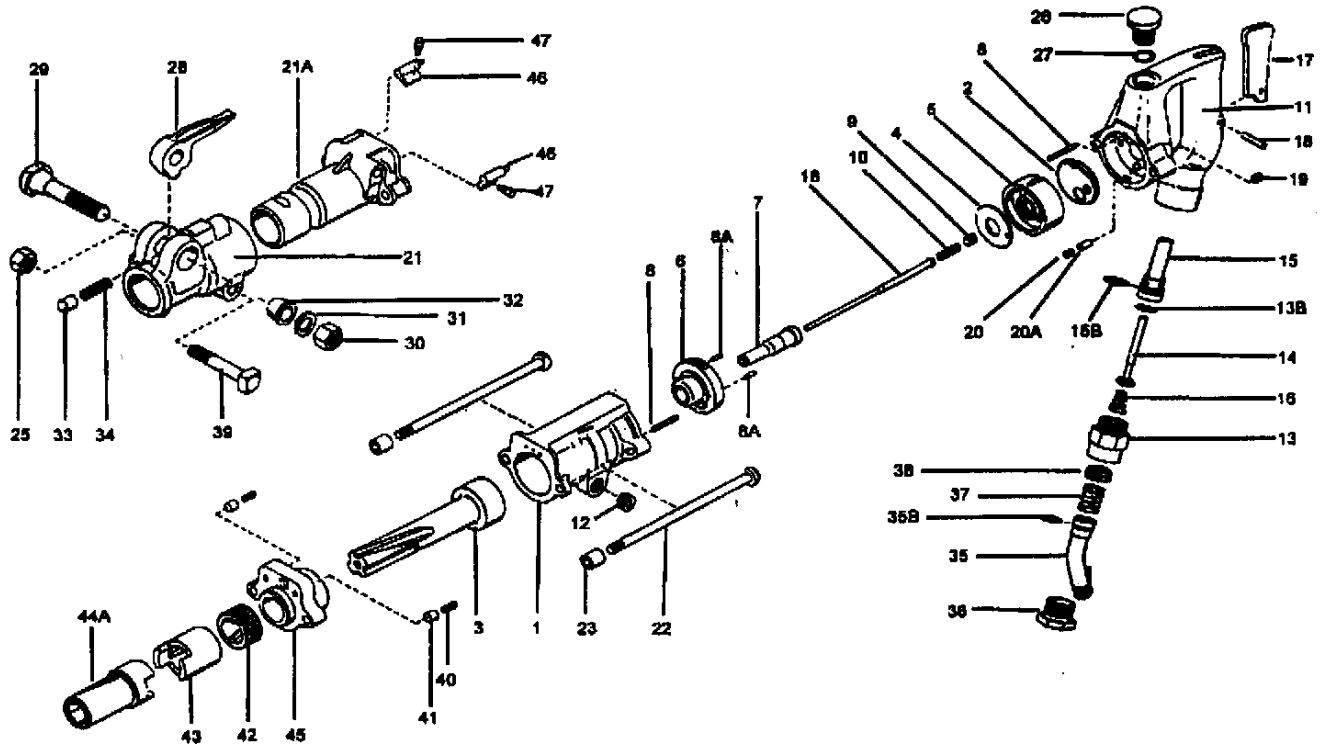

PARTS LIST LIGHT ROCK DRILL 20 lb. class CRD-15

INDEX	PART	DESCRIPTION	INDEX	PART	DESCRIPTION
1	7201	CYLINDER	22	7222	SIDE ROD
2	7202	VALVE GASKET	23	7223	SIDE ROD NUT
3	7203	PISTON	25	6325	FRONTHEAD BOLT NUT
4	7204	VALVE	28	7228	OIL PLUG
5	7205	UPPER VALVE BLOCK	27	7227	PLUG "O" RING
6	7206	LOWER VALVE PLATE	28	6228	LATCH RETAINER (FORGED)
7	7207	GUIDE BUSHING	29	6329	RETAINER BOLT
8	7208	DOWEL PIN (2)	30	6330	RETAINER BOLT NUT
8A	7208A	LOCATION PIN (2)	31	6331	LOCK WASHER
9	7209	SEAL PLUG	32	6332	CONE WASHER
10	7210	PLUNGER SPRING	33	6333	PLUNGER
11	7211	HANDLE BARE	34	6234	PLUNGER SPRING
12	7212	SEAL PLUG	35	6335	AIR INLET SWIVEL
13	7213	HANDLE BUSHING	35B	6346	AIR INLET SWIVEL "O" RING
13B	7213B	HANDLE BUSHING "O" RING	36	6336	AIR INLET SWIVEL NUT
14	7214	THROTTLE VALVE	37	6347	INLET SWIVEL SPRING
15	7215	THROTTLE VALVE BUSHING	38	6338	AIR INLET SCREEN
15B	7215B	THROTTLE VALVE BUSHING "O" RING	39	6339	FRONTHEAD BOLT
16	7216	THROTTLE VALVE SPRING	40	7240	PLUNGER SPRING (2)
17	7217	THROTTLE LEVER	41	7241	PLUNGER (2)
18	7218	THROTTLE LEVER PIN	42	7242	ROTATION SLEEVE
19	7219	HANDLE STOP PLUG	43	7243	CHUCK DRIVER
20	7220	OIL CONTROL PLUG	44A	7244A	CHUCK 7/8" X 3 1/4"
20A	7220A	OIL FELT	NS	7244L	CHUCK 7/8" X 4 1/4"
21	7221	FRONTHEAD	45	7245	FRONT BEARING
21A	7221A	FRONTHEAD HOLDER 7/8" X 3 1/4"	46	7246	PAWL (2)
NS	7221L	FRONTHEAD HOLDER 7/8" X 4 1/4"	47	7247	PAWL SPRING (2)

For Parts Call Tools Renewed (800) 247-3639 Fax (860) 665-9821