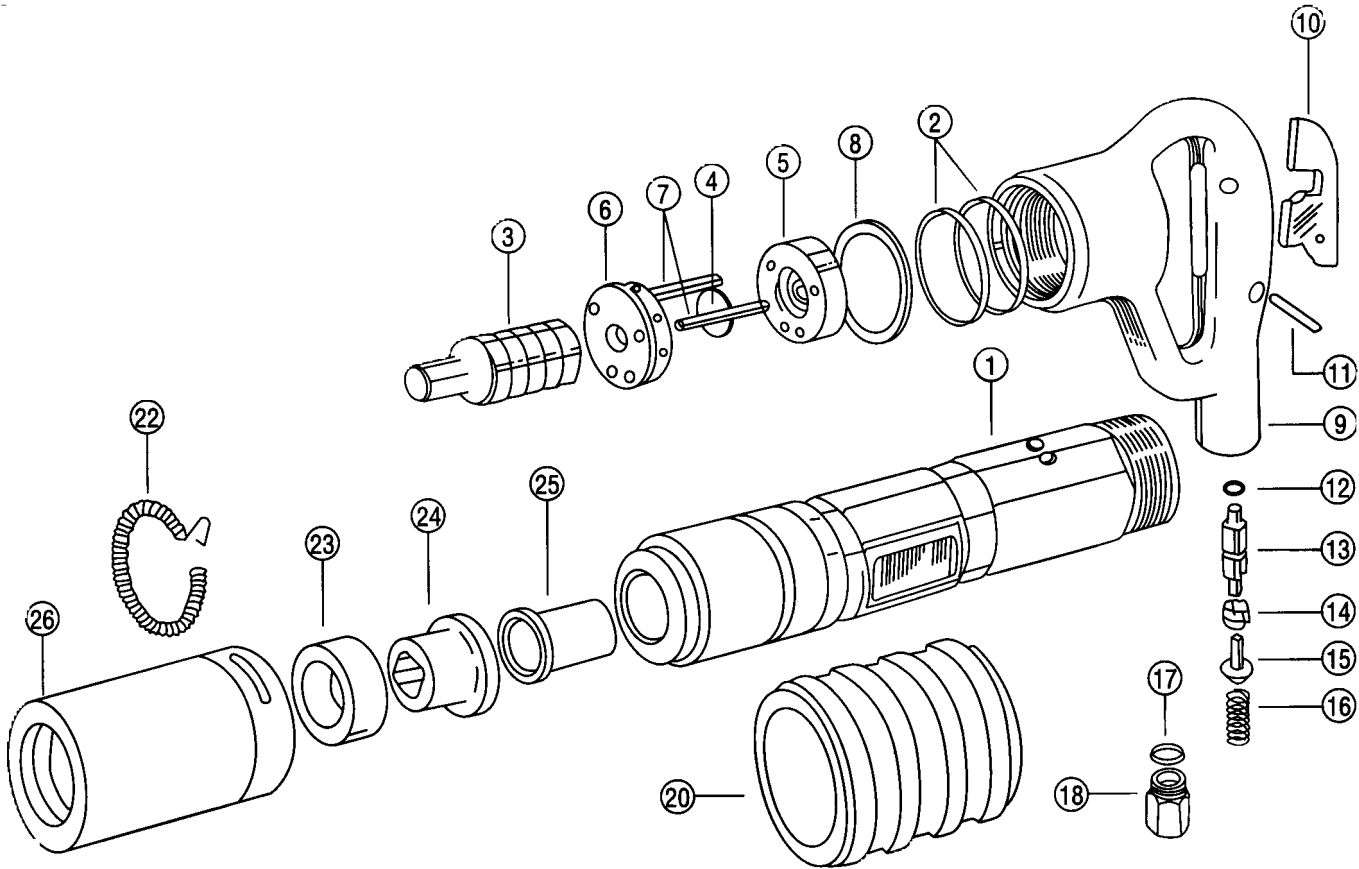

MODEL CRB-6

CONTINENTAL POWER TOOLS

RIVET BUSTER

INDEX NO.	PART NO.	DESCRIPTION	QUAN. REQD.
1	6880	Cylinder	1
2	6852	Cylinder O-Ring	2
3	6853	Piston	1
4	6854	Valve Disc	1
5	6855	Valve Plate-Upper	1
6	6856	Valve Plate-Lower	1
7	6857	Dowel Pin	2
8	6858	Packing Ring	2
9	6859	Handle Bare	1
10	6171	Trigger	1
11	6172	Trigger Pin	1
12	6174	Throttle Valve O-Ring	1

INDEX NO.	PART NO.	DESCRIPTION	QUAN. REQD.
13	6173	Throttle Valve	1
14	6175	Inlet Valve	1
15	6176	Inlet Valve Rod	1
16	6177	Throttle Valve Spring	1
17	6178	Inlet Bushing O-Ring	1
18	6179	Inlet Bushing	1
20	6890	Muffer	1
22	9622	Retainer Spring	1
23	9623-B	Rubber Bumper	1
24	9624-B	Lower Sleeve	1
25	9625	Upper Sleeve	1
26	9621-B	Retaining Housing	1