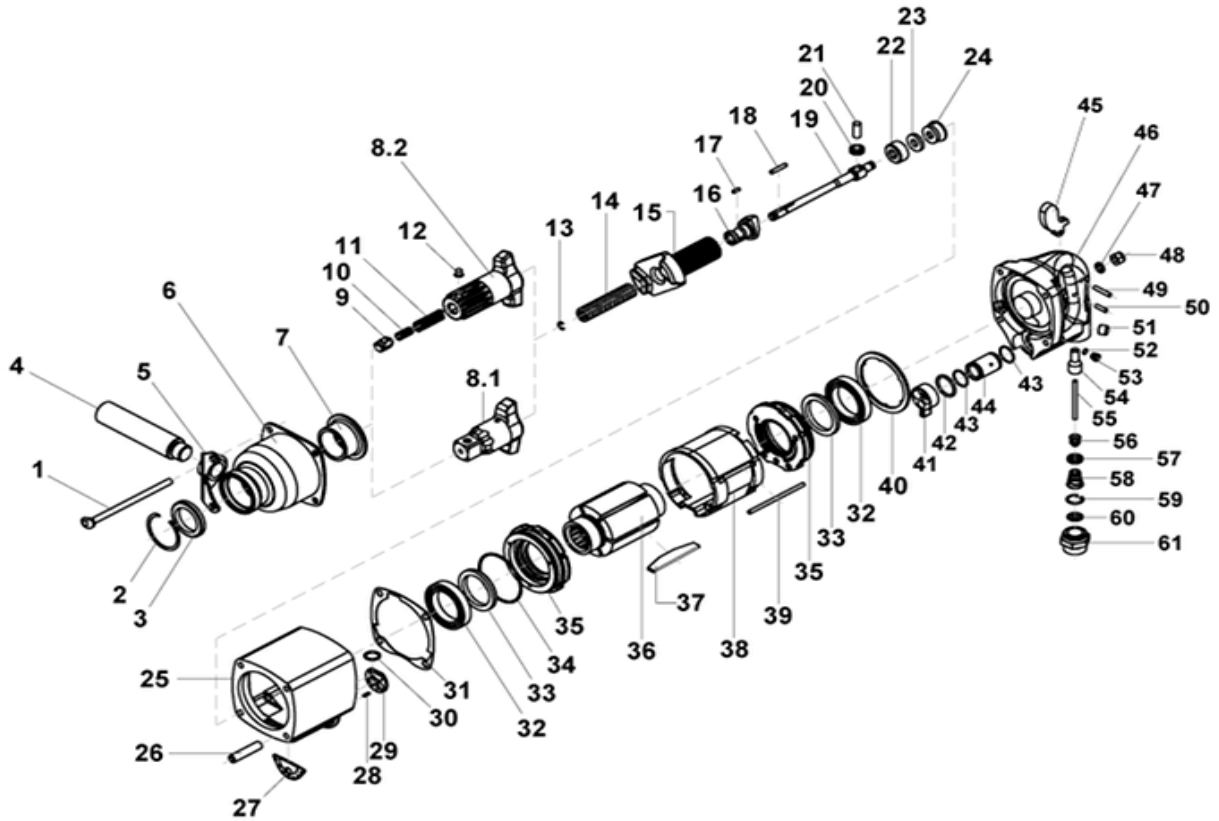

Cleco Model 2109 Impact Wrench

1	869288	HOUSING BOLT	33	869275	ROTOR SHAFT SEAL
2	869511	RETAINER RING	34	619751	O RING
3	869289	ANVIL HOUSING SEAL	35	869297	BEARING PLATE
4	842290	SUPPORT HANDLE	36	869299	ROTOR
5	865022	SUPPORT HANDLE BRACKET	37	869280	ROTOR BLADE
6	861721	ANVIL HOUSING	38	869295	CYLINDER
7	869273	ANVIL BUSHING	39	864117	MOTOR PIN
8.1	869301	1" SQ DR ANVIL	40	869281	MOTOR CLAMP SEAL
8.2	869302	#5 SPLINE ANVIL	41	869276	REVERSING VALVE
13	869274	SPRING CLIP	42	844320	ORING
14	869282	HAMMER SPRING	43	863009	O RING
15	869303	HAMMER	44	864971	OILER HOUSING
16	869296	CAM	45	867998	INSIDE TRIGGER
17	869279	TIMING PIN	46	869270	INSIDE TRIGGER HANDLE
18	869290	ANVIL PIN	47	203282	WASHER
19	869292	CAM SHAFT	48	865006	ANVIL HOUSING NUT
20	869278	CAM ROLLER	49	869009	TRIGGER STOP PIN
21	869277	CAM ROLLER SHAFT	50	832125	VALVE BLOCK DOWEL PIN
22	869011	PLATE	51	867801	PLUG
23	869012	INSULATOR	52	844303	O RING
24	867980	SHOCK ABSORBER	53	864387	OIL FILL PLUG
25	869266	MOTOR HOUSING	54	864975	THROTTLE VALVE BUSHING
26	869268	RETAINER SCREW	55	869286	THROTTLE PIN
27	869004	MUFFLER PLATE	56	867974	THROTTLE VALVE
28	863637	WEAR PLATE PIN	57	867977	THROTTLE VALVE SEAL
29	869269	WEAR PLATE	58	864973	THROTTLE VALVE SPRING
30	844312	O RING	59	619016	RETAINING RING
31	869293	REAR GASKET	60	843656	AIR INLET SCREEN
32	863097	BALL BEARING	61	869283	INLET BUSHING