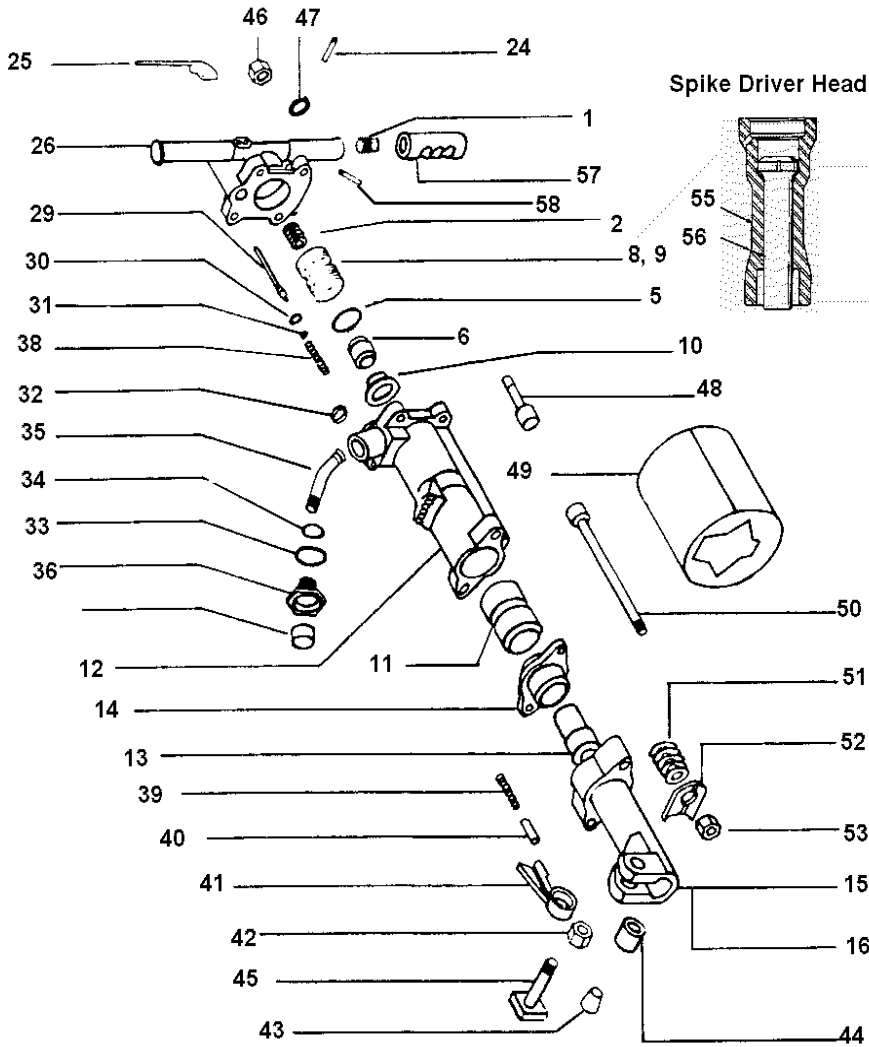

Airmax (formerly Air Pro) Model EM-23DB Paving Breaker (60 lbs)

Index	Part No.	Description
1	R-075031	Plug-Oil
2	R-047961	Spring-Valve Case
5	R-049854	O-Ring
6	R-047959	Valve
8	R-047958	Case Valve
9	R-122157	Valve Case Assy.
10	R-047960	Lid-Valve Case
11	R-047967	Piston
12	R-047963	Cylinder
13	R-085260	Anvil Block
14	R-047966	Bushing-Anvil Block
15	R-047968	Fronthead (1 1/8")
16	R-047969	Fronthead (1 1/4")
24	R-133433	Pin-Spirol
25	F-814725	Lever-Throttle
26	F-815265	Backhead
29	R-092894	Valve-Throttle
30	R-098368	Seal-Throttle Valve
31	R-098369	Ring-Seal Retaining
32	R-047965	Seal-Cylinder
33	P-103521	O-ring
34	R-110317	O-Ring
35	R-085269	Swivel-Air Inlet
36	R-000530	Nut-Inlet Swivel
38	R-005717	Spring-Throttle Valve
39	R-086982	Spring-Plunger
40	R-092497	Plunger-Latch
41	R-092493	Latch-Retainer
42	P-008999	Nut-Elastic Stop
43	R-076562	Bushing-Retainer Bolt
44	R-055818	Bushing Latch
45	R-076853	Bolt-Latch
46	P-006131	Nut-Backhead Bolt
47	P-006239	Lockwasher
48	R-047962	Bolt-Backhead
49	R-122152	Hood-Muffler
50	R-047970	Bolt-Fronthead
51	R-047971	Spring-Fronthead
52	R-090584	Lock-Fronthead Nut
53	R-005721	Nut-Fronthead
54	R-117415	Screw-Soc. Head
55	R-053916	Fronthead (Spike Driver)
56	R-085573	Block-Driving
57	F-816345	Grip Rubber
58	C-036901	Plug-Oil Regulator

For Complete Latch Assy. Use Part Number: **LKIT-EM-23DB**
 Includes: 39, 40, 41, 42, 43, 44, 45

For Complete Side Rod Assy. Use Part Number: **SKIT-EM-23DB**
 Includes: 50, 51, 52, 53