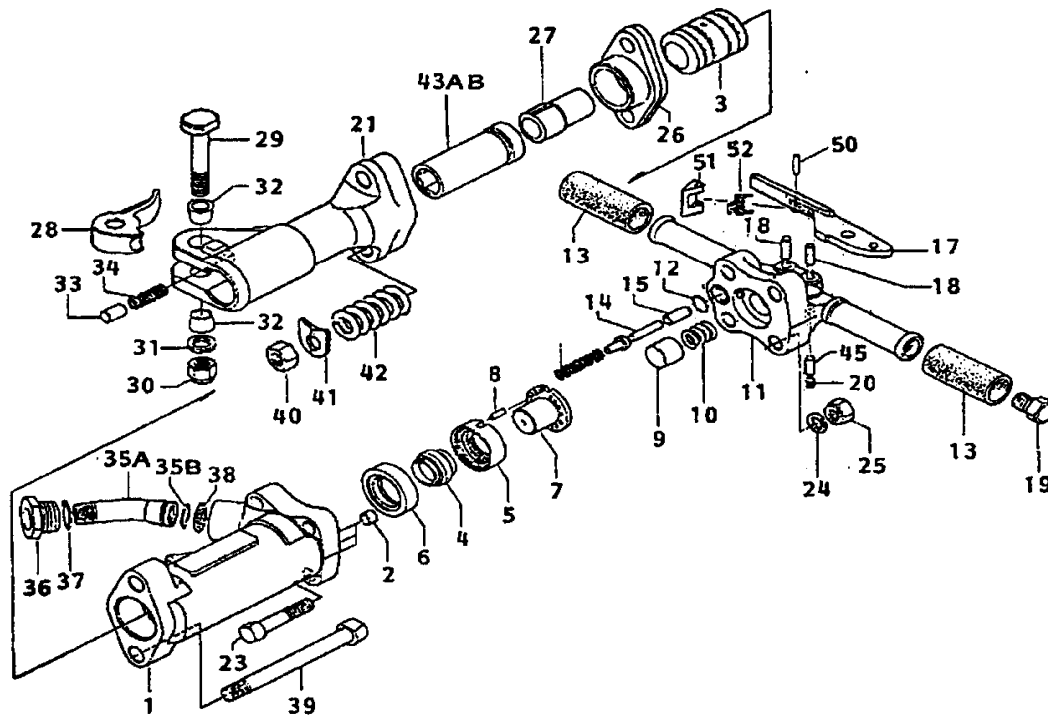

AirMax DPB60 SERIES PAVING BREAKER

DPB601-1/4"
 DPB60(S)1-1/4"
 DPB601-1/8"
 DPB60(S)1-1/8"

PARTS ILLUSTRATION WITH PARTS LIST

01	52046	Cylinder	20	68073	Plug (oil regulator)	35a	43512	Pipe (air inlet swivel)
02	48385	Cylinder Plugs (3-5)	21	6646A	Fronthead (1-1/8)	35b	45259	Oring (swivel pipe)
03	43436	Piston	21	6649A	FH complete (1-1/8)	36	43169	Nut (swivel pipe)
04	43186	Valve (auto-cycling)	21	6646B	Fronthead (1-1/4)	37	91881	Oring (swivel nut)
05	43432	Valve Chest	21	6649B	FH complete (1-1/4)	38	43510	Screen (air inlet)
06	43431	Valve Seat	23	52049	Bolt (backhead)	39	43415	Bolt (fronthead)
07	43430	Valve Guide	24	43143	Washer (backhead)	40	43414	Nut (fronthead)
08	43477	Pin (valve chest)	25	43500	Nut (backhead)	41	91468	Washer (fronthead)
09	43474	Plunger (backhead)	26	43437	Tappet Seat	42	43412	Spring (fronthead)
10	43475	Spring (backhead)	27	43408	Tappet	43a	6644-A	Bushing (1-1/8)
11	52048	Backhead (bare)	28	43527	Latch	43b	6644-B	Bushing (1-1/4)
12	82907	Seal (TV port)	29	43524	Bolt (latch)	50	23450	Pin (safety lever)
13	43476	Grips (2)	30	43525	Nut (latch)	51	23451	Lever (safety)
14	46893	Throttle Valve	31	43007	Washer (latch)	52	23452	Spring (safety lever)
15	43395	Bushing (TV guide)	32	45605	Cone-Steel (latch)(2)			
16	43397	Spring (throttle valve)	32	43523	Cone-Rubber (latch)(2)			
17	43428	Lever (throttle valve)	33	43522	Plunger (latch)			
18	43393	Pin (throttle lever)(2)	34	43521	Spring (latch)			
19	43175	Plug (oil chamber)						

OPTIONS

98	17752	Muffler (complete)
99	10P75	Oiler (pressure feed)