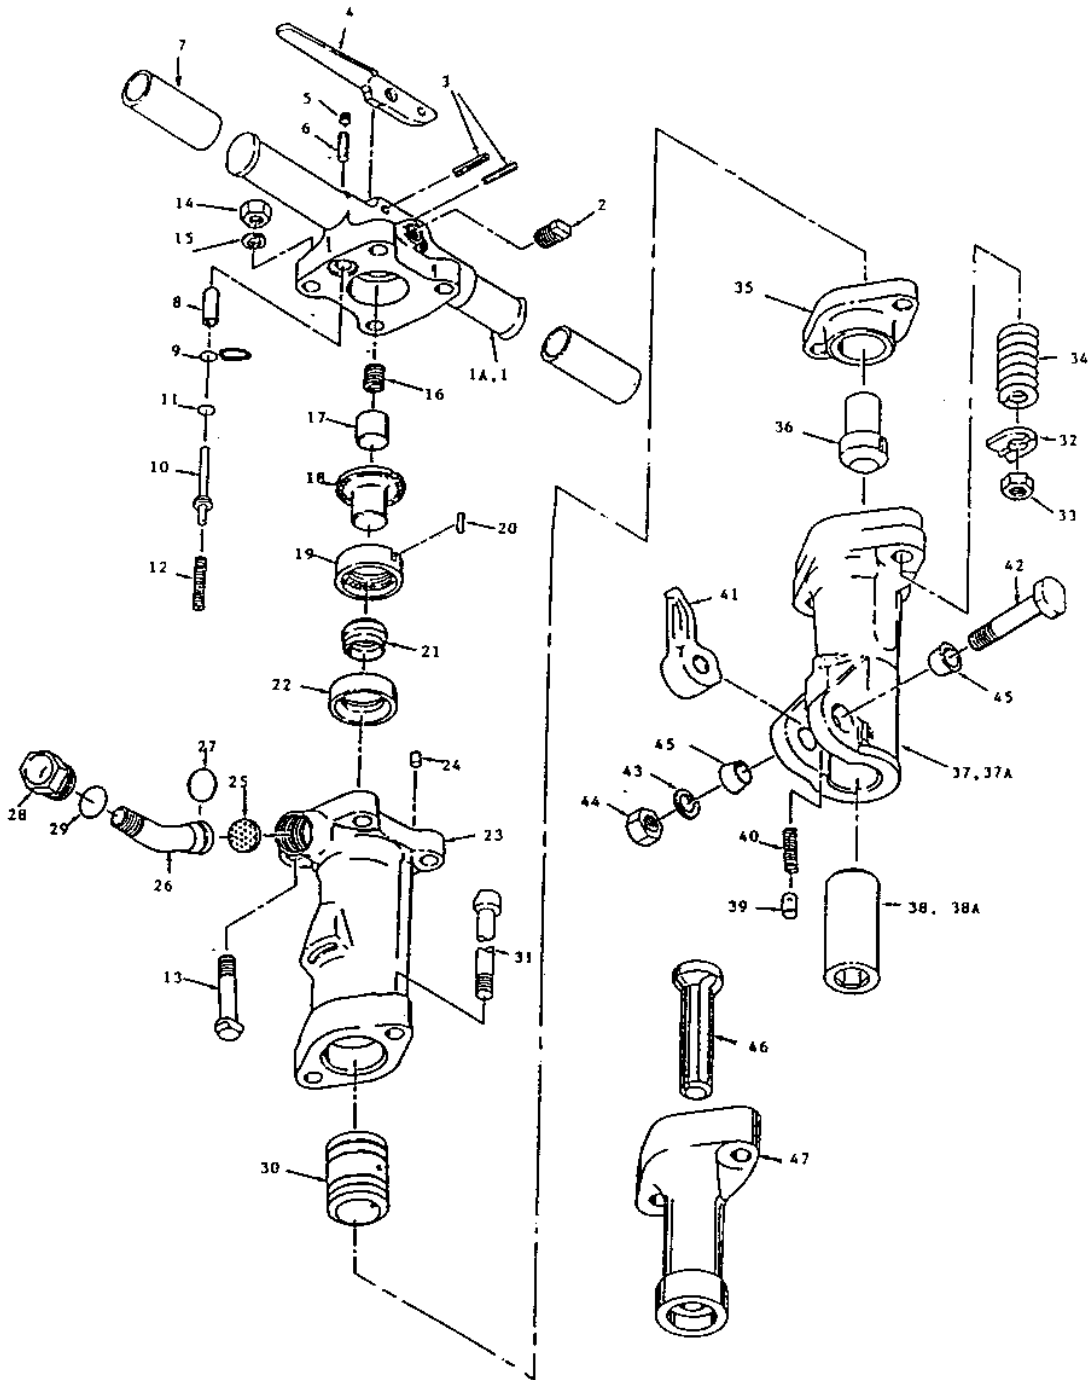

ATSCO PB90 PAVING BREAKER

For Parts Call Tools Renewed (800) 247-3639 Fax (860) 665-9821

ATSCO PB90 PAVING BREAKER

<u>ITEM #</u>	<u>PART #</u>	<u>DESCRIPTION</u>
1A	87A-25	BACKHEAD ASSEMBLY
1	87-25	BACKHEAD (BARE)
2	33-25	PLUG
3	2312-1250	LEVER PINS
4	31-23	LEVER
5	33-J10	PLUG
6	57-23	FELT
7	85-23	GRIPS (2)
8	27-23	BUSHING
9	66-PB90	SEAL
10	25-23	THROTTLE VALVE
11	93-111	O RING
12	26-23	SPRING
13	22-25	BOLT (4)
14	23-PB8	NUT (4)
15	24-25	LOCK WASHER (4)
16	59-23	SPRING
17	58-23	PLUNGER
18	55-25	GUIDE
19	52-25	VALVE CHEST (REAR)
20	56-23	PIN
21	54-23	VALVE
22	53-125	VALVE CHEST (FRONT)
23	90A-25	CYLINDER
24	92-125	PLUGS (5)
25	68-25	SCREEN
26	60-25	SWIVEL
27	93-24	O RING
28	45-25	BUSHING
29	93-124	O RING
30	2-25	PISTON
31	19-23	F.H. BOLT ASSEMBLY (2)
32	21-125	WASHER (2)
33	20-23	NUT (2)
34	18-23	SPRING (2)
35	62-125H	TAPPET SEAT
36	51-125H	TAPPET
37	100-25-8	1-1/8" X 6" FRONTHEAD
38	1H-117-8	1-1/8" X 6" BUSHING
37A	100-25-4	1-1/4" X 6" FRONTHEAD
38A	1H-117-4	1-1/4" X 6" BUSHING
39	16-23	PLUNGER
40	17-23	SPRING
41	12-23	RETAINER
42	13-117	BOLT
43	24-25	LOCK WASHER
44	15-PB8	NUT
45	14-25	BOLT BUSHING (2)
46	2-CC3B	SPIKE DRIVER RAM
47	100-PB90S	SPIKE DRIVER FRONTHEAD