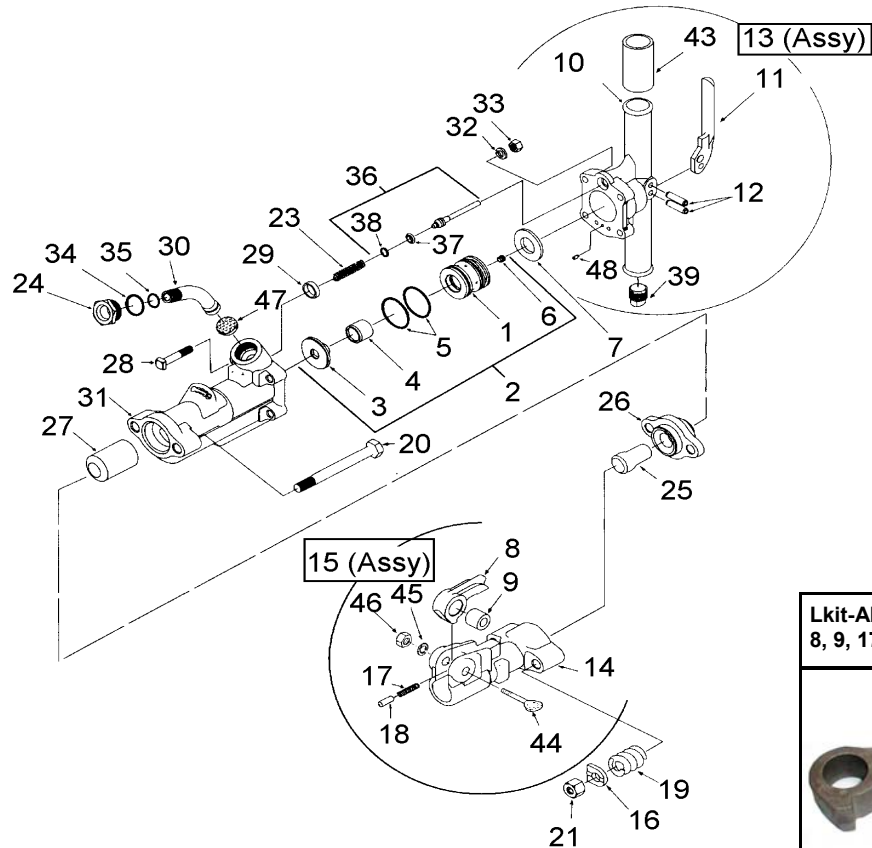

Parts for American Pneumatic Model 140 35LB Paving Breaker

Lkit-APT-140 Includes:
 8, 9, 17, 18, 44, 45, 46

Index	Part No.	Description	Index	Part No.	Description
1	17925	Valve Case	24	17944	Inlet Nut
2	17924	Valve Case Assy	25	17945	Tappet
3	17926	Cover	26	17946	Tappet Seat
4	17927	Valve	27	17948	Piston
5	17957	O-Ring	28	17949	Backhead Bolt (4)
6	111	Plug	29	17950	Seal
7	17928	Spacer	30	17951	Swivel
8	6235	Retainer Latch	31	17952	Cylinder
9	17930	Bushing	32	17954	Lockwasher
10	17982	Backhead-Bare	33	17955	Nut
11	17940	Throttle Lever	34	10081	O-Ring
12	1380	Roll Pin (2)	35	2225	O-Ring
13	17938	Backhead—Complete	36	3508	Throttle Valve Assy.
14	18226	Fronthead—Bare	37	3224	Seal
15	18227	Fronthead—Complete	38	3225	Ret. Ring
16	17933	Lock—Nut	39	3215	Oil Plug
17	2897	Spring	43	17958	Grip
18	6284	Plunger	44	18228	Bolt
19	17934	Spring (2)	45	205	Washer
20	17935	Bolt (2)	46	208	Nut
21	17936	Nut	47	178	Screen
23	598	Spring	48	17975	Plug