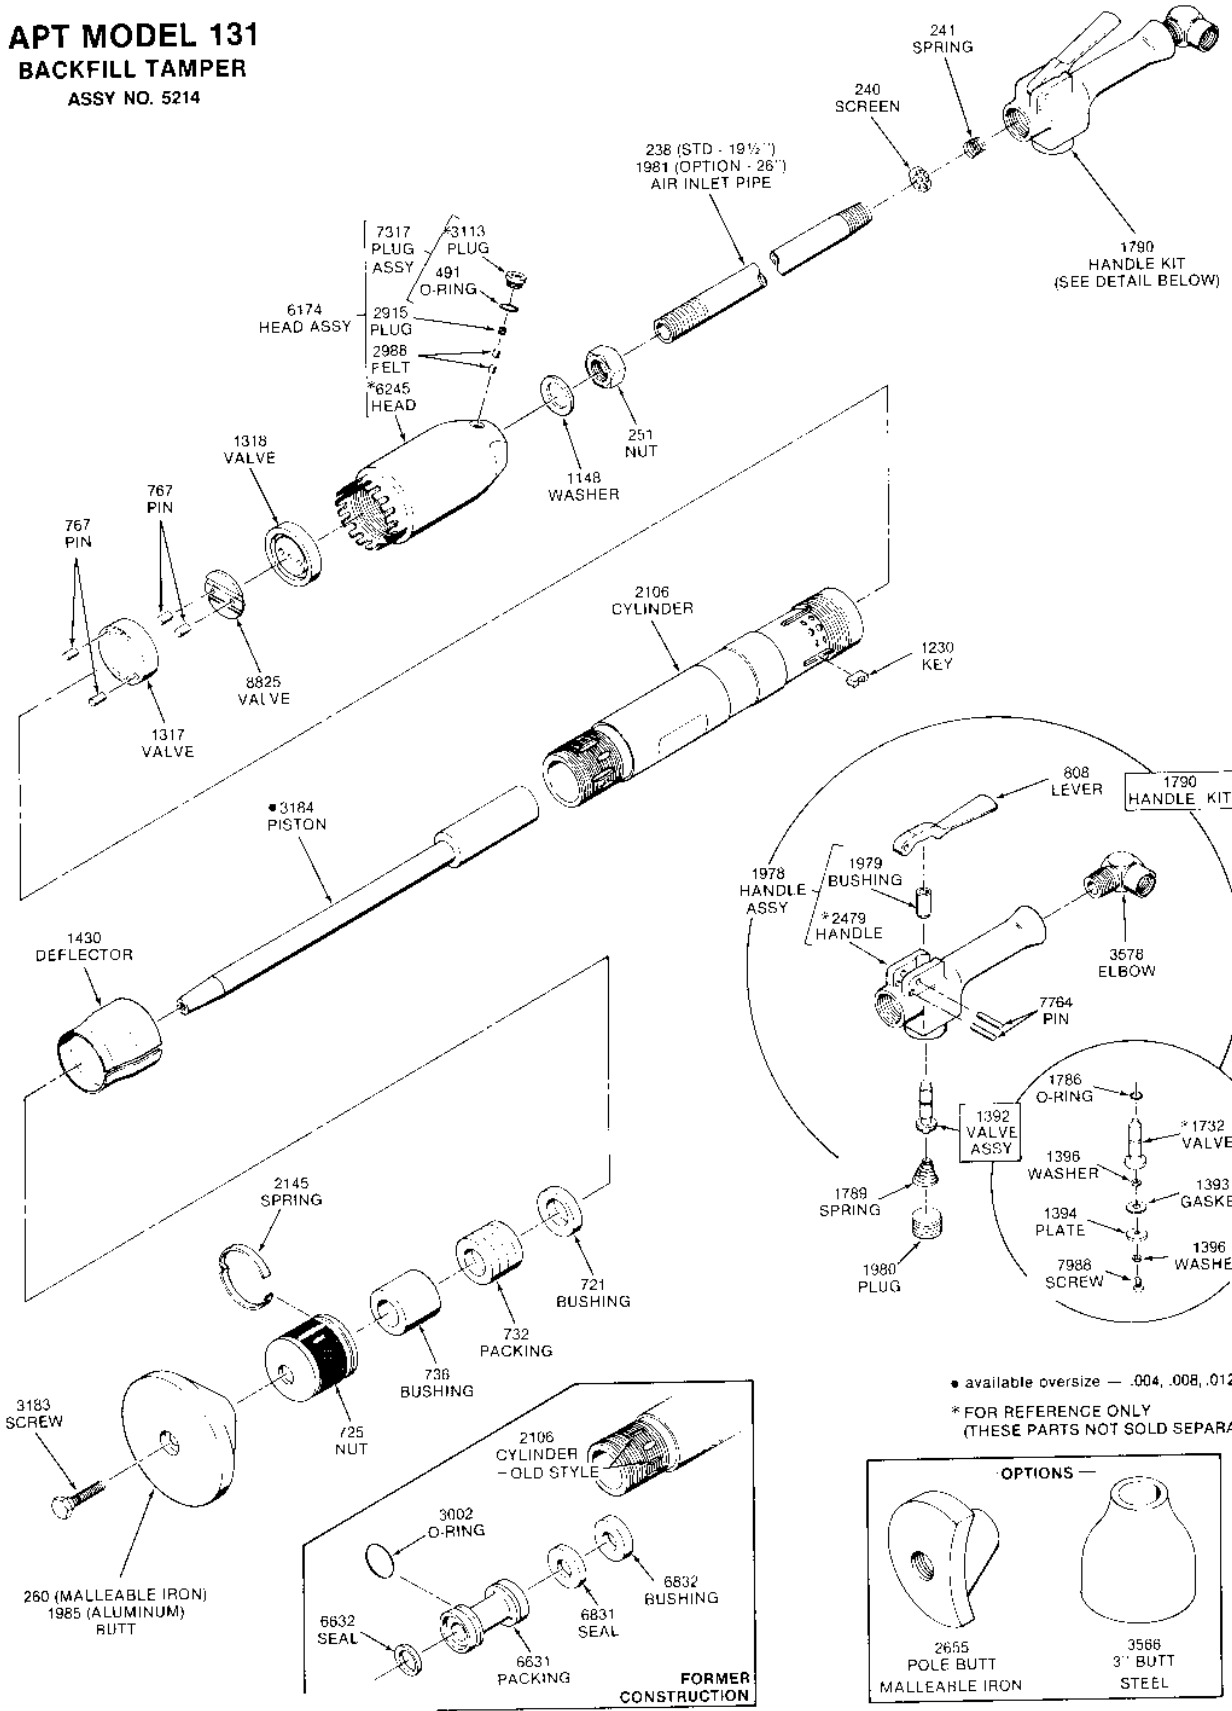

**APT MODEL 131
BACKFILL TAMPER
ASSY NO. 5214**

• available oversize — .004, .008, .012, .016, .020
* FOR REFERENCE ONLY (THESE PARTS NOT SOLD SEPARATELY)