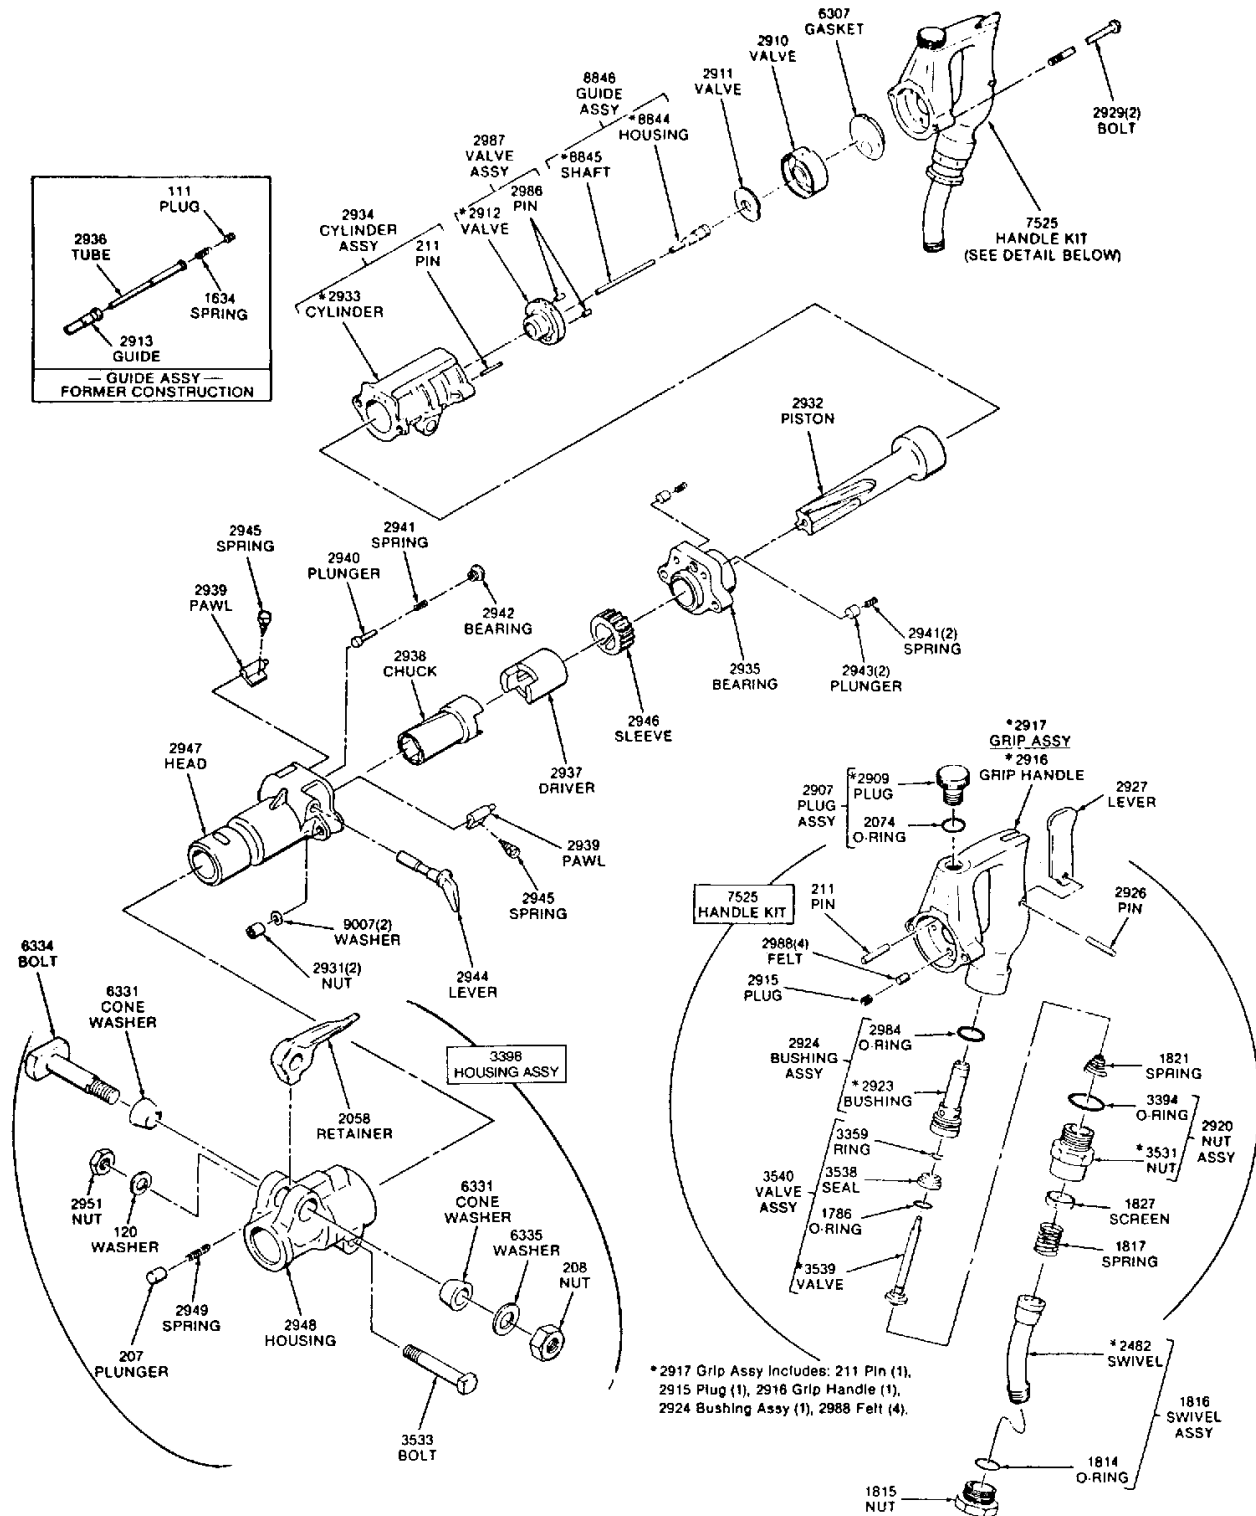

**APT MODEL 115 ROCKDRILL**  
 (15 lbs)

\*2917 Grip Assy Includes: 211 Pin (1),  
 2915 Plug (1), 2916 Grip Handle (1),  
 2924 Bushing Assy (1), 2988 Felt (4).