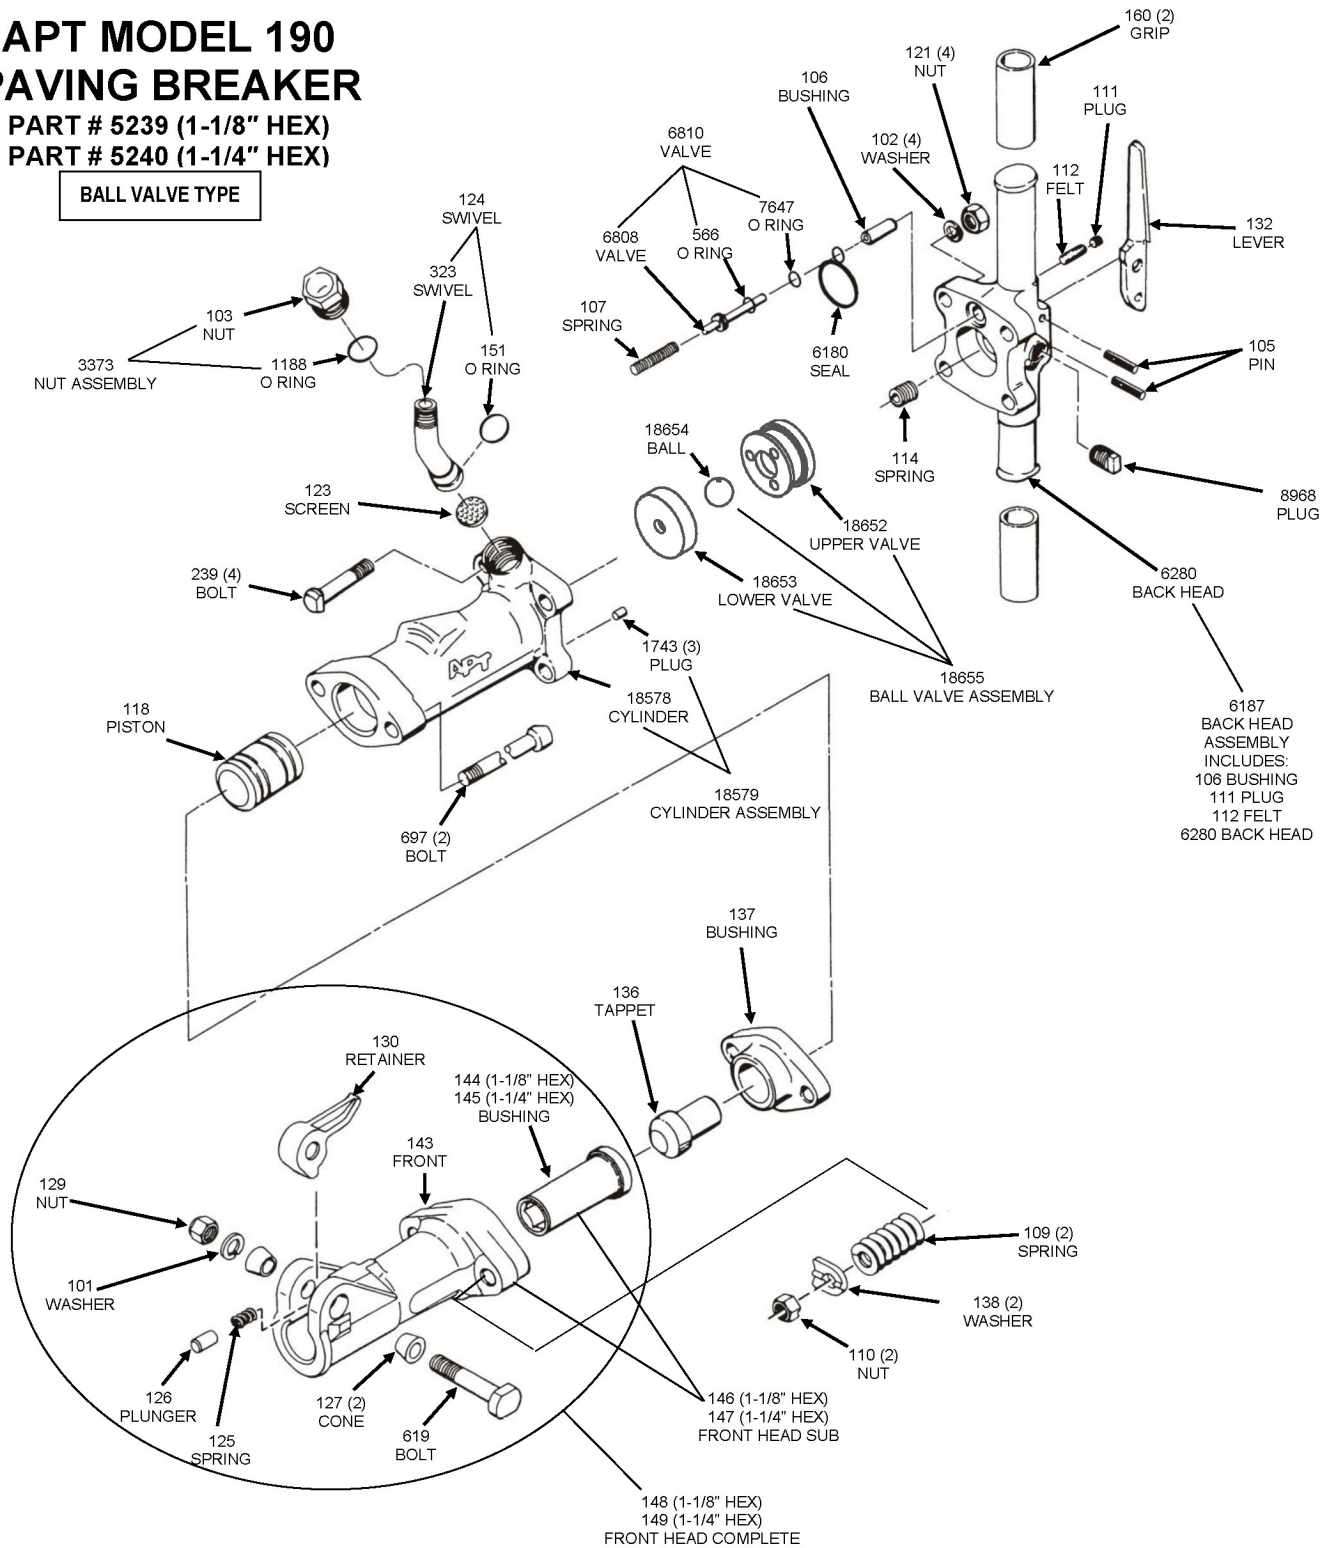

American Pneumatic Tool

APT MODEL 190 PAVING BREAKER

PART # 5239 (1-1/8" HEX)

PART # 5240 (1-1/4" HEX)

BALL VALVE TYPE

Tools Renewed Inc

Tel: 860-665-8155 Fax: 860-665-9821

Email: sales@toolsrenewed.com Web: www.toolsrenewed.com