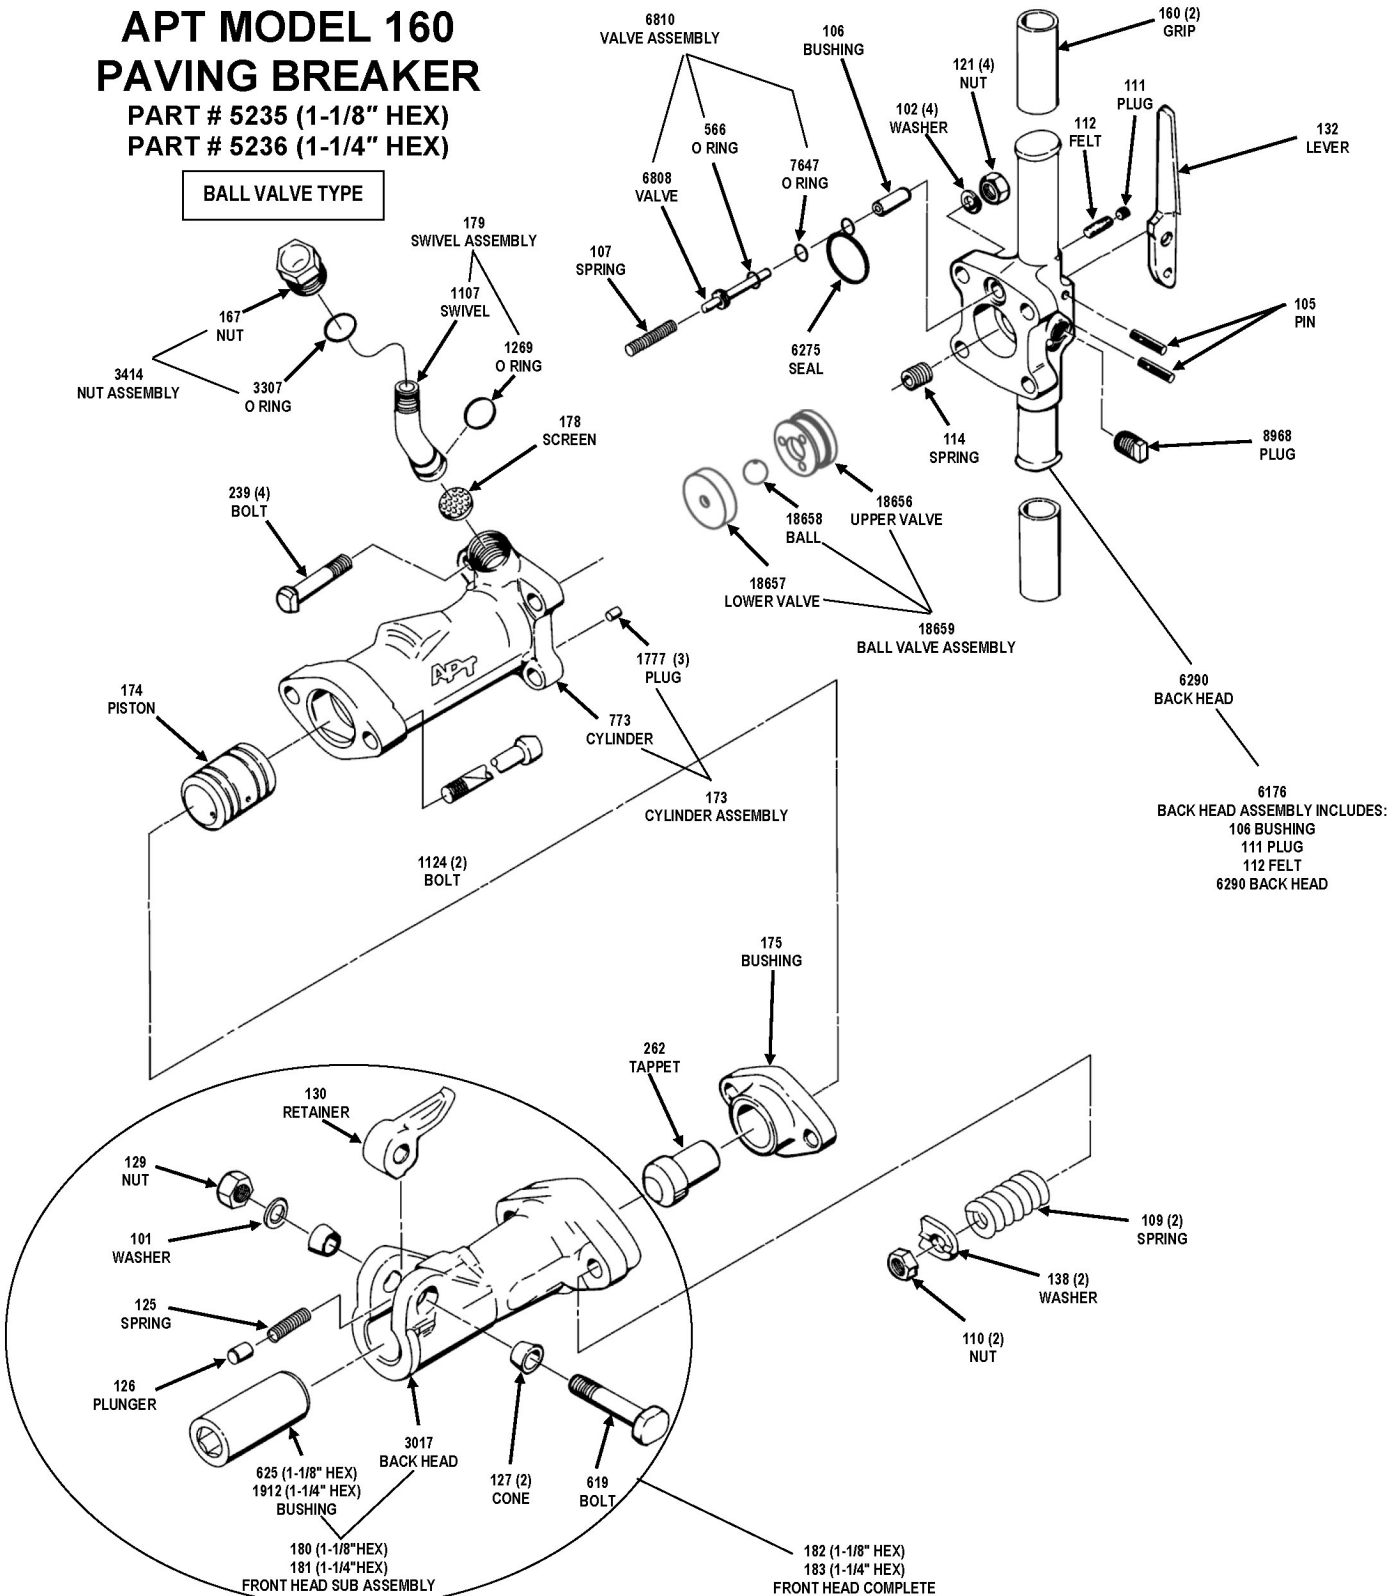

American Pneumatic Tool

APT MODEL 160 PAVING BREAKER

PART # 5235 (1-1/8" HEX)
PART # 5236 (1-1/4" HEX)

BALL VALVE TYPE

Tools Renewed Inc

Tel: 860-665-8155 Fax: 860-665-9821

Email: sales@toolsrenewed.com Web: www.toolsrenewed.com